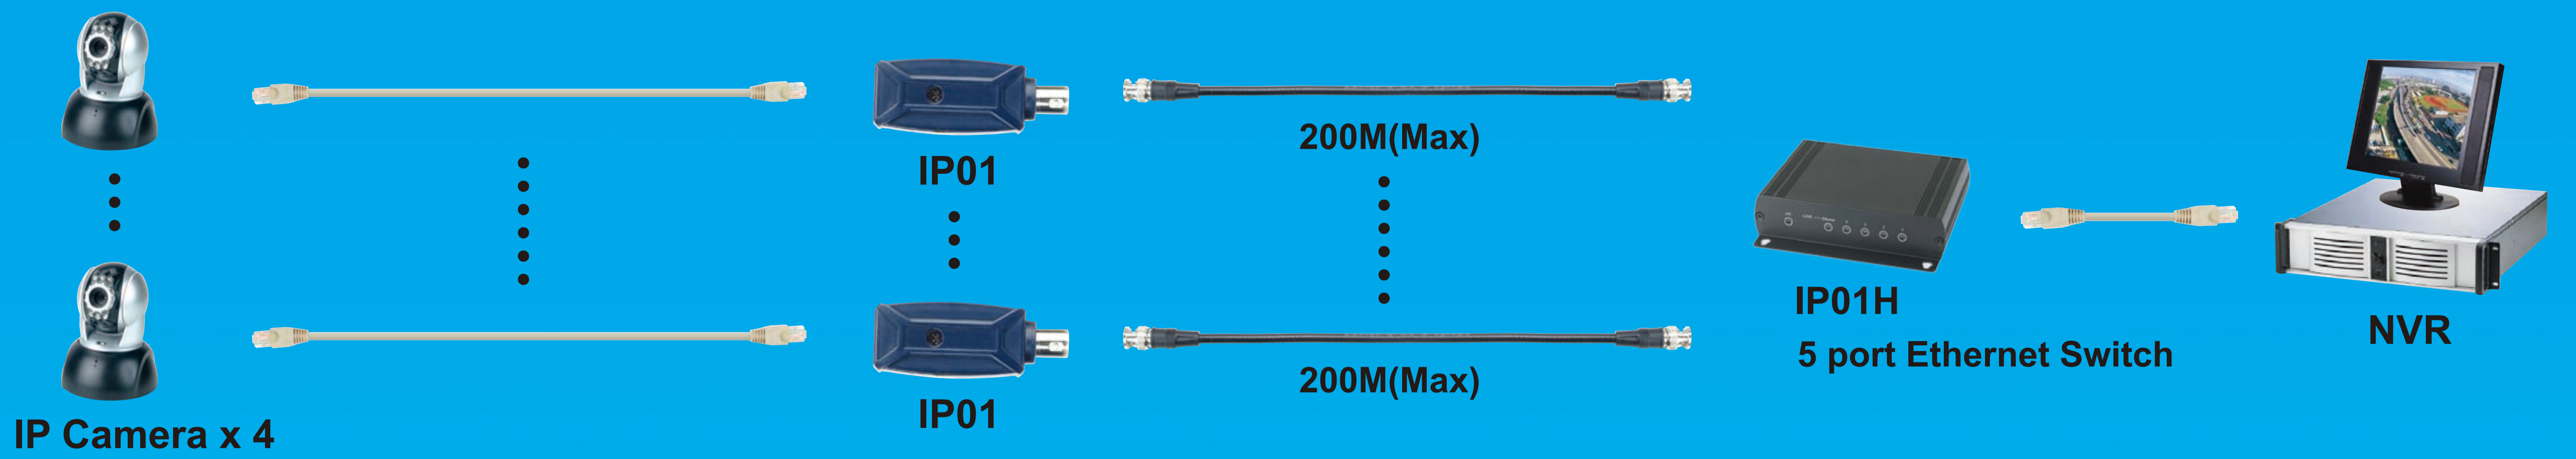

IP Cabling Solution

4 IP Cameras over Coax Cabling Solution

Long Range IP Extender over Coax Cable

Long Range IP Extender over CAT5 Cable

Multi IP Cameras Application

Long Range Giga LAN Repeater

Surge Protection for IP/POE Device