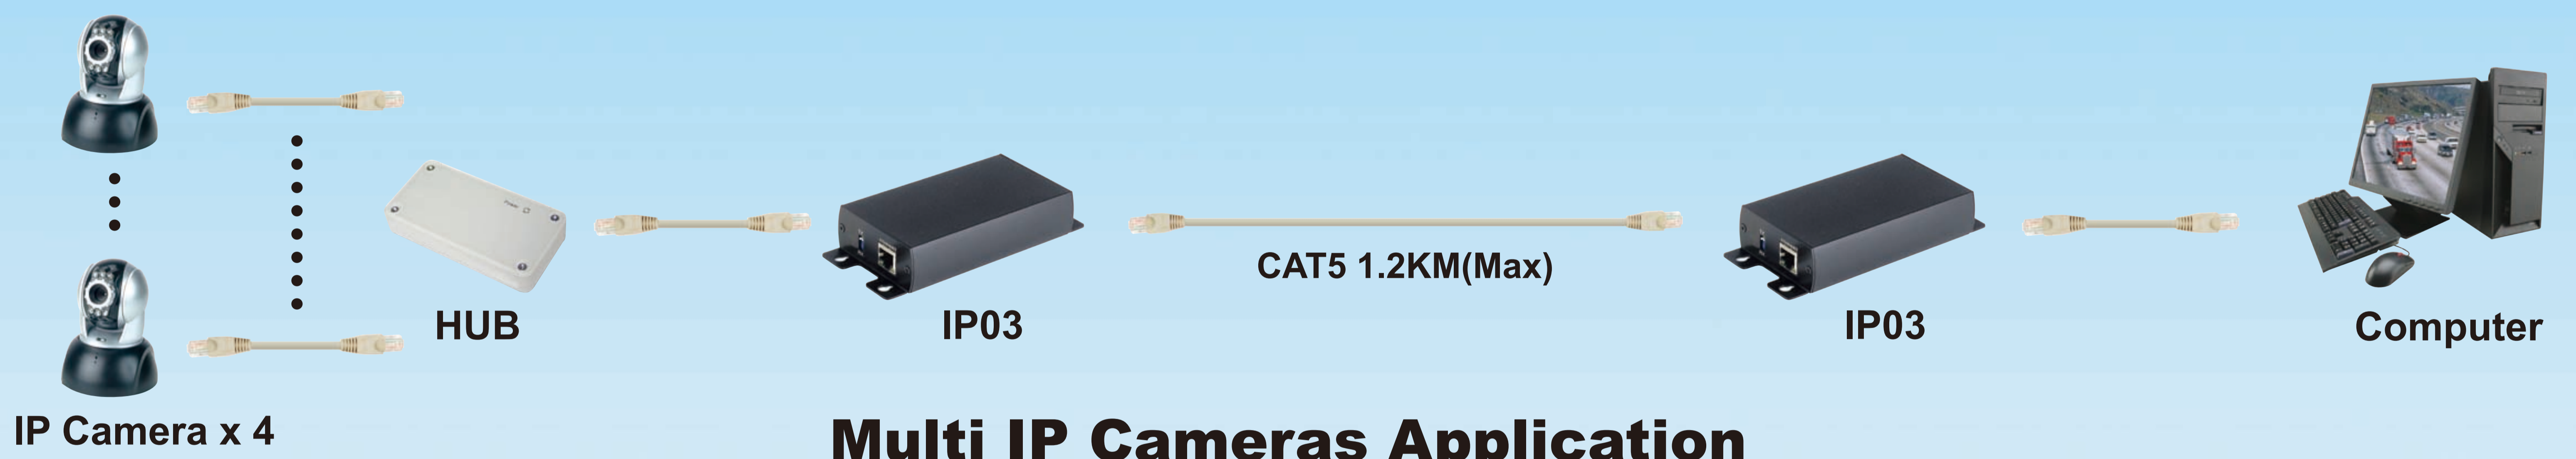

IP Cabling Solution

4 IP Cameras over Coax Cabling Solution

Long Range IP Extender over Coax Cable

Long Range IP Extender over CAT5 Cable

Multi IP Cameras Application

Long Range Giga LAN Repeater

Surge Protection for IP/POE Device