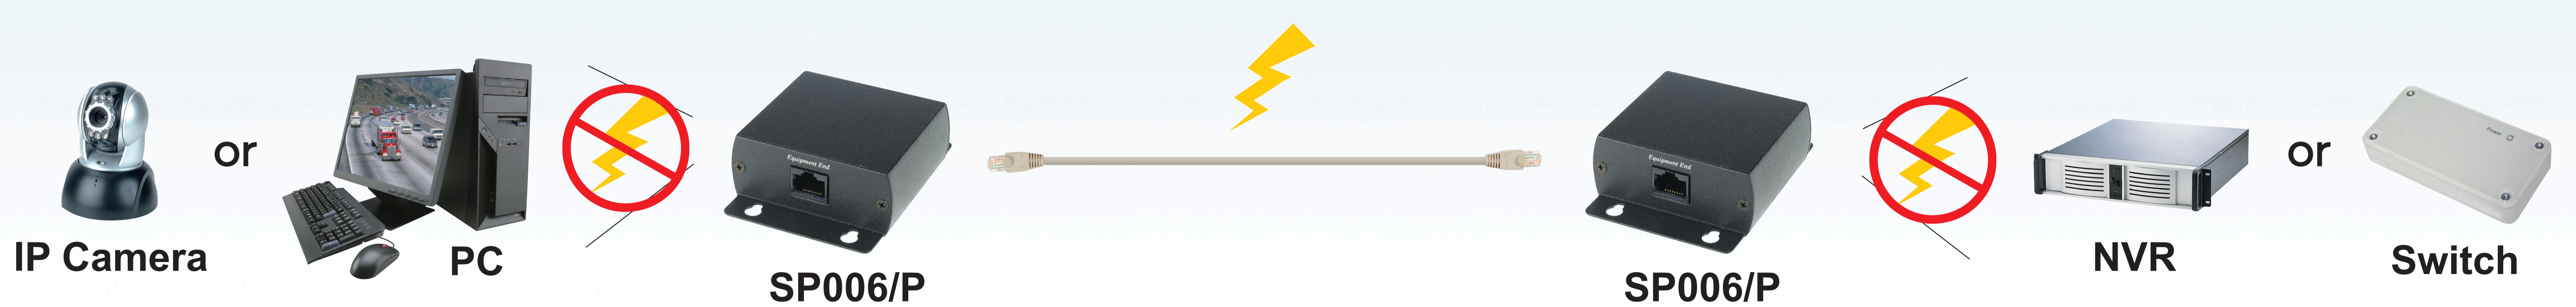

IP Cabling Solution

4 IP Cameras over Coax Cabling Solution

Long Range IP Extender over Coax Cable

Long Range IP Extender over CAT5 Cable

Multi IP Cameras Application

Long Range Giga LAN Repeater

Surge Protection for IP/POE Device