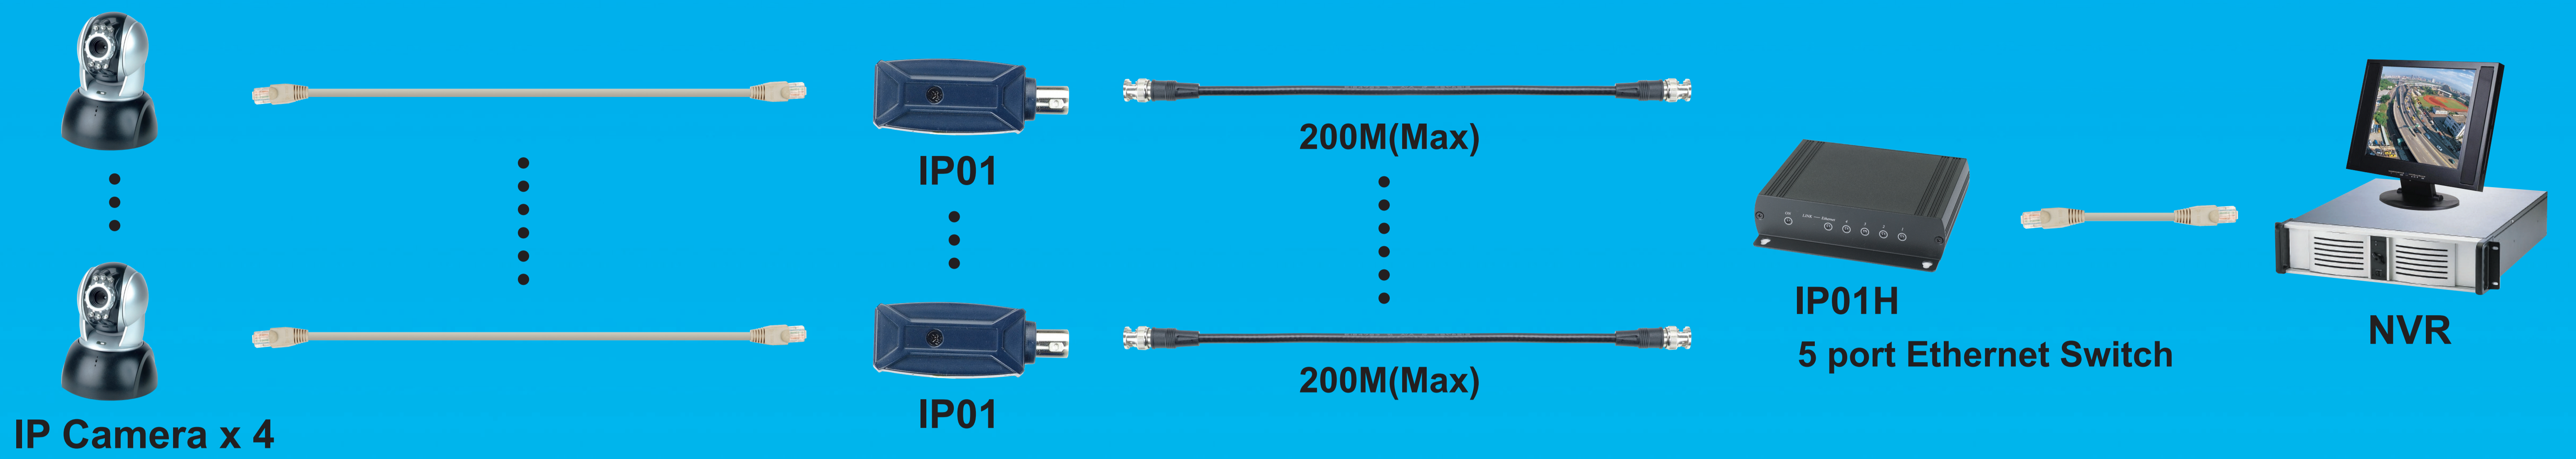

IP Cabling Solution

4 IP Cameras over Coax Cabling Solution

Long Range IP Extender over Coax Cable

Long Range IP Extender over CAT5 Cable

Multi IP Cameras Application

Long Range Giga LAN Repeater

Surge Protection for IP/POE Device