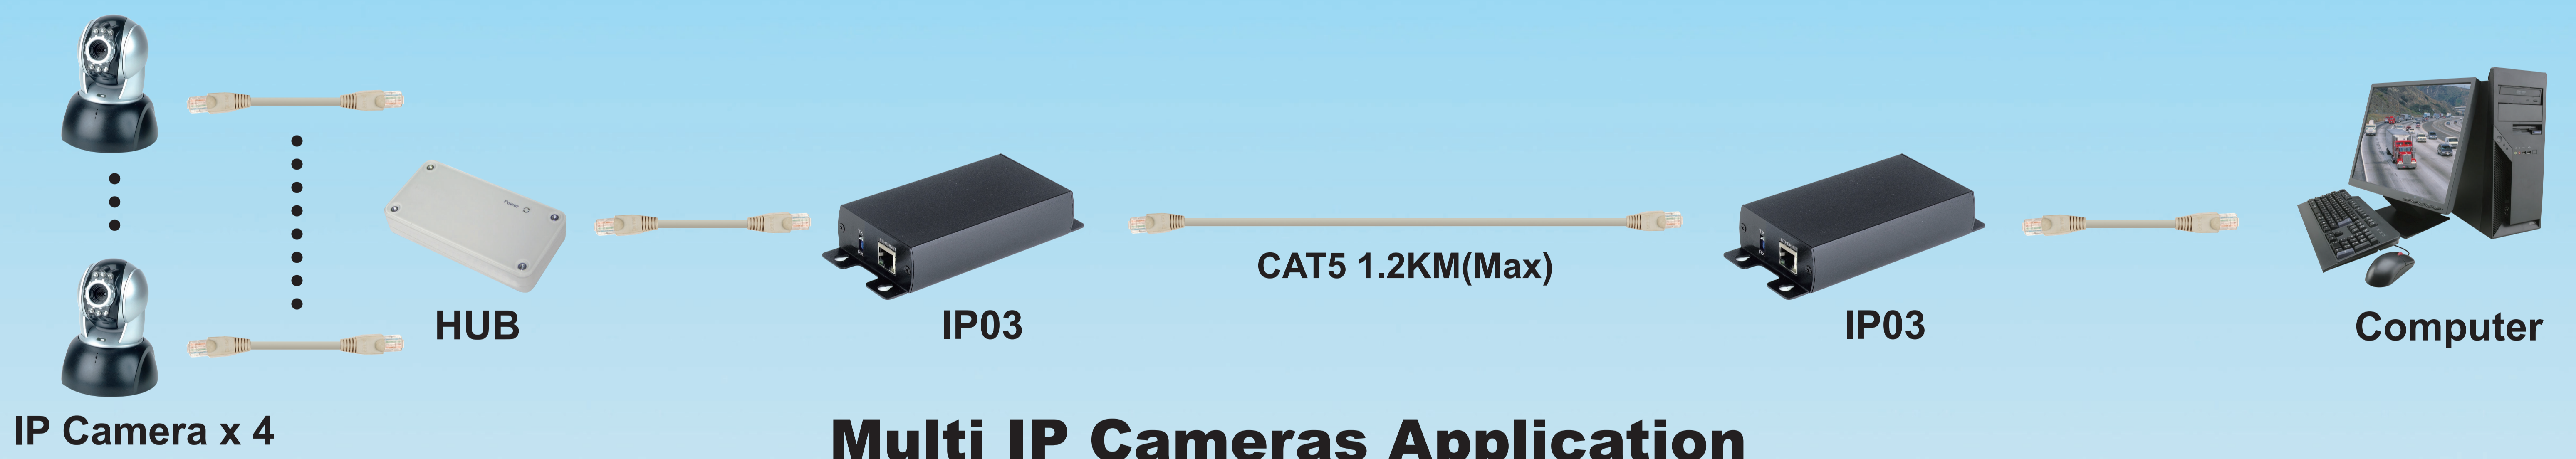

IP Cabling Solution

4 IP Cameras over Coax Cabling Solution

Long Range IP Extender over Coax Cable

Long Range IP Extender over CAT5 Cable

Multi IP Cameras Application

Long Range Giga LAN Repeater

Surge Protection for IP/POE Device