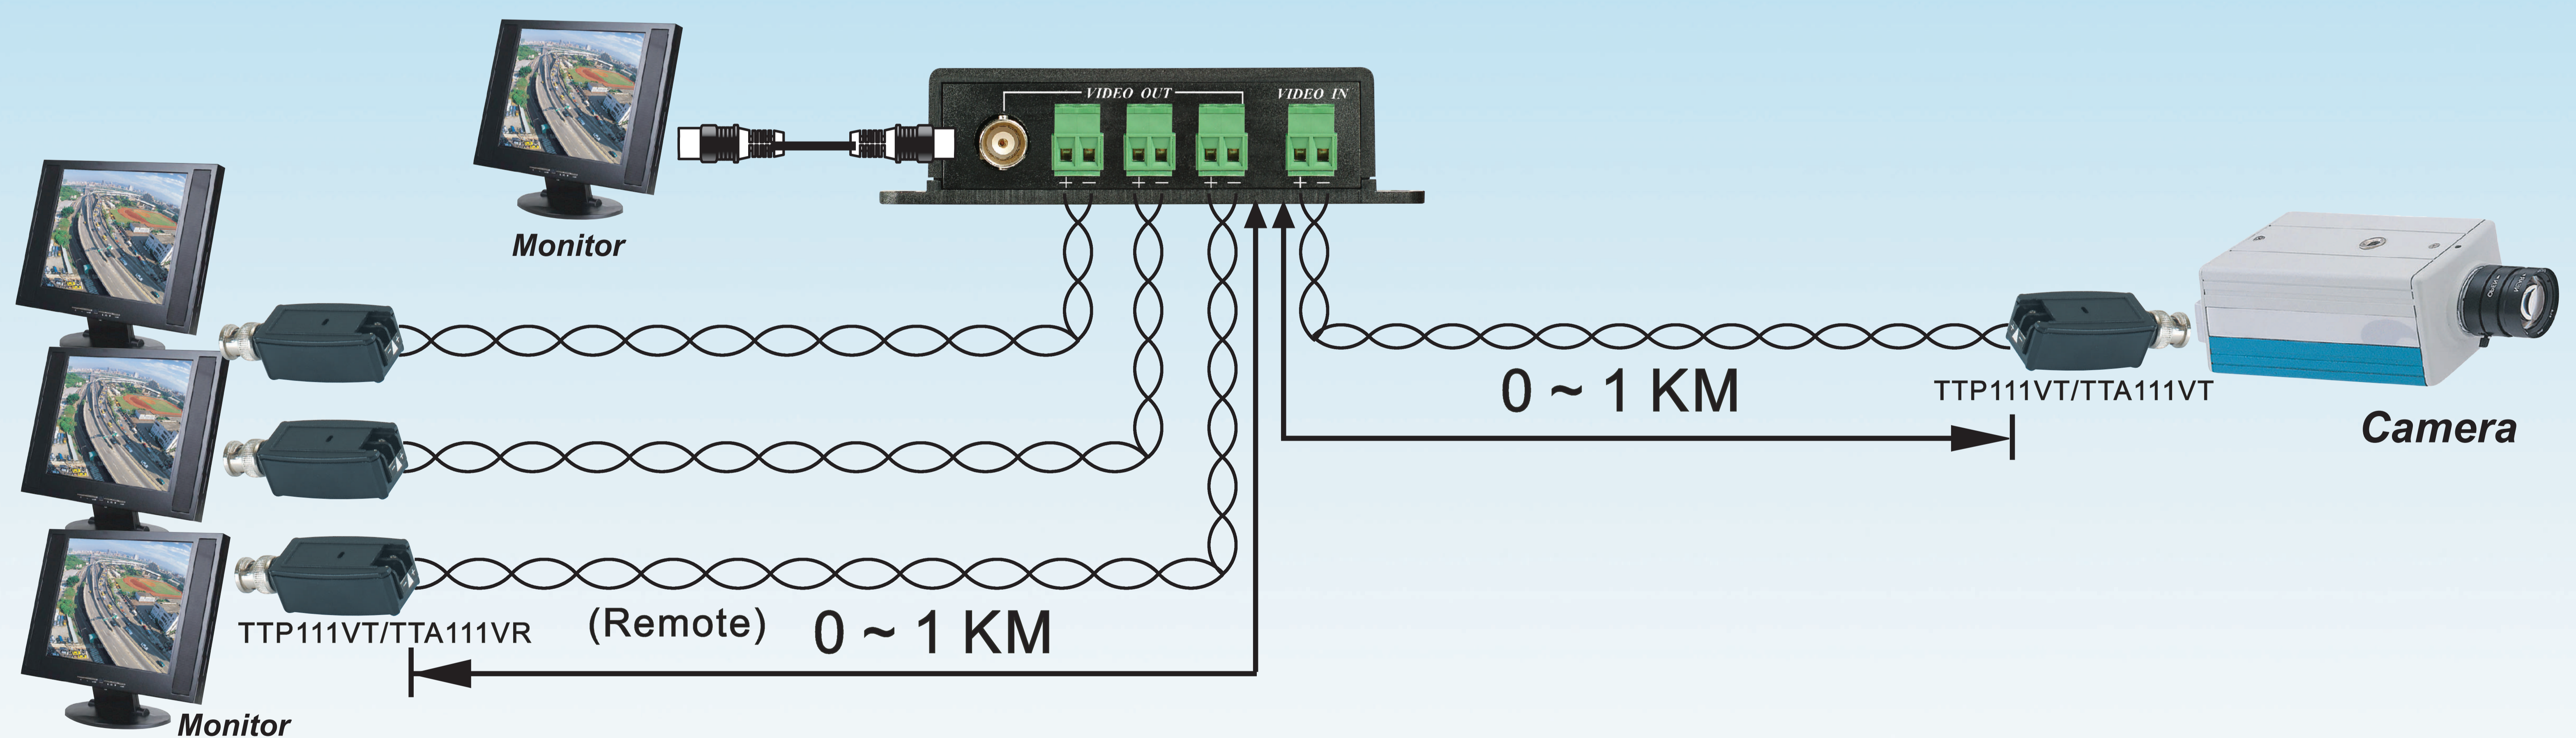

VIDEO DISTRIBUTOR & AMPLIFIER

Professional

**Video Distributor
Video Amplifier
Video Distribution Amplifier**

CD102

CA404

CA101

CD408

CD816A

CD408A

CD1664

UTP Video Distributor

TDA102

TDA104

TDA1632