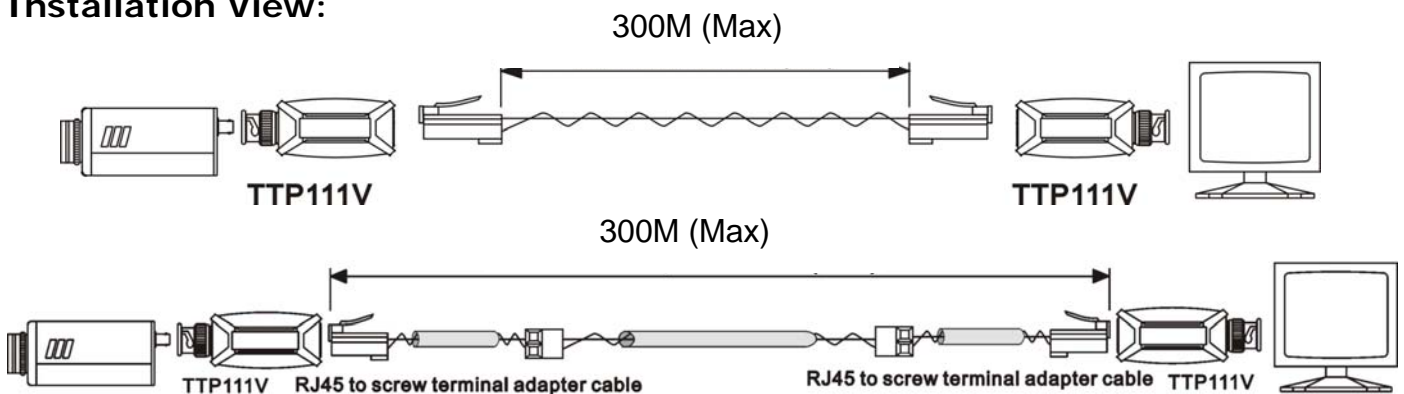

TWISTED PAIR TRANSMISSION SYSTEM – Passive Series

ITEM NO.: TTP111V-DT

Feature:

- Transmit a full color video signal up to 300 meters.
- Dual Termination: RJ45 or screw terminal.
- Including RJ45 to screw terminal adapter cable for screw terminal termination.
- Distance Up to 1Km when used with an active receiver such as TTA111VH, TTA111VR, TTA414VR, TPA008, TPA016.
- Passive, no power required.
- Eliminate coaxial cable.

Installation View:

* Actual distance may be shorter if used in conjunction with DVR

Specification:

ITEM	TTP111V-DT
VIDEO INPUT (BNC Connector)	1
VIDEO INPUT	1V p-p, 75 Ohms
RJ-45 INPUT	X
RJ-45 OUTPUT	Video Output
TRANSMISSION DISTANCE	Color: 400 meters, B/W: 600 meters
CABLE FOR RJ-45	√
POWER	X
TEMPERATURE	Operation: 0 to 55°C, Storage: -20 TO 85°C, Humidity: up to 95%
DIMENSIONS W x H x D mm	69x25x22
WEIGHT g	40