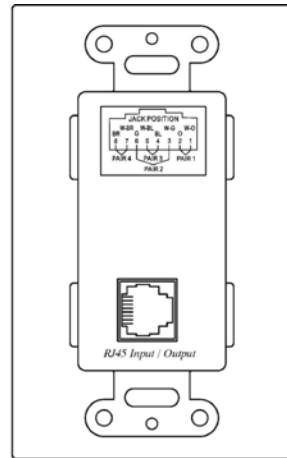

Rear View

CW01AP

Front View

Rear View

YW01

Front View

Rear View

YW01D

RJ-45 Jack Pin Define

CW01A

RJ - 45 Jack		
PIN	Color	Function
1	W-O	Audio L+
2	O	Audio L-
3	W-G	Audio R+
4	BL	X
5	W-BL	X
6	G	Audio R-
7	W-BR	Video +
8	BR	Video -

CW01AP

RJ - 45 Jack		
PIN	Color	Function
1	W-O	Audio L+
2	O	Audio L-
3	W-G	POWER +
4	BL	POWER -
5	W-BL	POWER +
6	G	POWER -
7	W-BR	Video +
8	BR	Video -

Specification:

ITEM NO.	CW01A
Video Input (RCA female)	RCA x 1 (75 Ω , 1 Vp-p)
Audio Input (RCA female)	RCA x 2 (10K Ω , 2 Vp-p)
Audio Input	2V p-p
Video& Audio Output	RJ45
Bandwidth	Video: DC to 5Mhz, Audio: 50Hz to 15Khz
Distance	300 Meters
Cable	Twisted Pair CAT5,CAT5e (AWG24)
Power	X
Dimensions W x H x D mm	70.3 x 61 x 115
Weight g	90