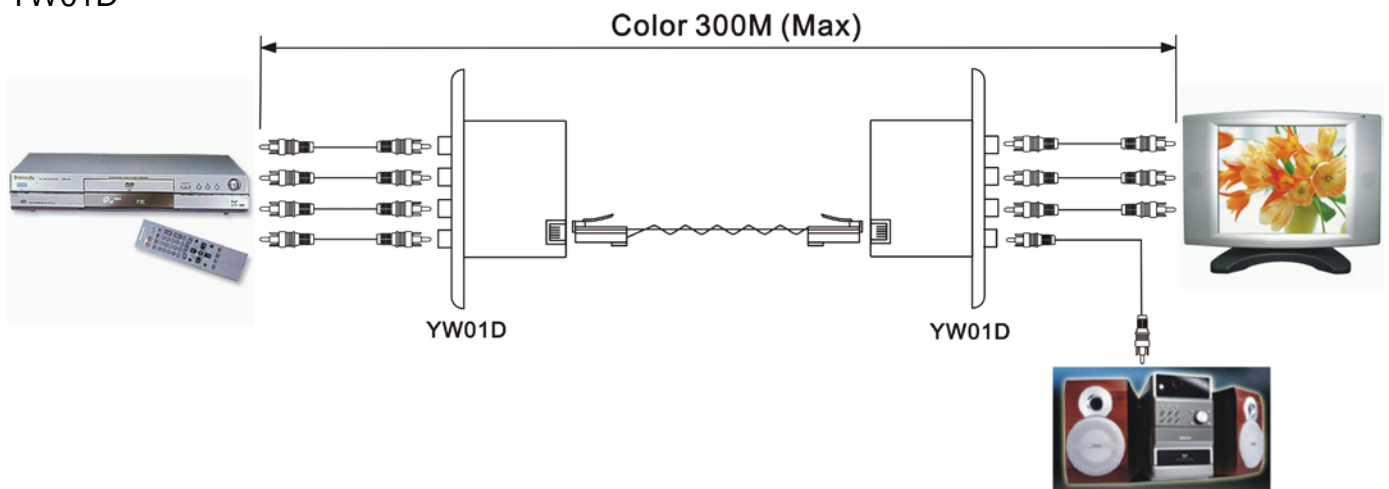

CW01AP Wall Plate Video, Audio, Power CAT5 Extender

- Send video, audio and power over one CAT5 UTP cable.
- Wall mountable type for a neat and cleaner installation.
- 2 x RCA female for video and audio, 1 x DC jack for power.
- Passive, No power required.
- Transmission range up to 300 meters.
- Perfect for integrated home security and entertainment application.

YW01 Wall Plate Component Video CAT5 Extender

- Send component video signals over one CAT5 UTP cable.
- 3 x RCA female to RJ45 female, green color for Y, blue color for Pb, red color for Pr.
- Wall mountable type for a neat and cleaner installation.
- Passive, No power required.
- Support up to HDTV. (480I /480p/720p/1080i)
- Transmission range up to 300 meters.
- Perfect for integrated home entertainment application.

YW01D Wall Plate Component Video & Digital Audio CAT5 Extender

- Send component video signals over digital audio one CAT5 UTP cable.
- 4 x RCA female to RJ45 female, green color for Y, blue color for Pb, red color for Pr, orange color for digital audio.
- Wall mountable type for a neat and cleaner installation.
- Passive, No power required.
- Support up to HDTV. (480I /480p/720p/1080i)
- Transmission range up to 300 meters.
- Perfect for integrated home entertainment application.

Installation:

CW01A

CW01AP

YW01

YW01D

Panel View:

CW01A

Front View