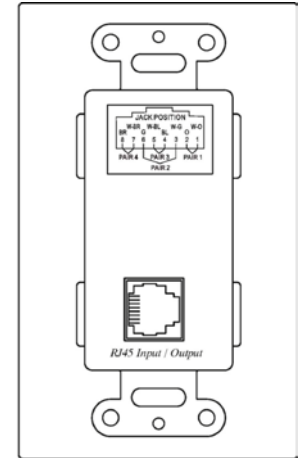

Rear View

CW01AP

Front View

Rear View

YW01

Front View

Rear View

YW01D

RJ-45 Jack Pin Define

CW01A

RJ - 45 Jack		
PIN	Color	Function
1	W-O	Audio L+
2	O	Audio L-
3	W-G	Audio R+
4	BL	X
5	W-BL	X
6	G	Audio R-
7	W-BR	Video +
8	BR	Video -

CW01AP

RJ - 45 Jack		
PIN	Color	Function
1	W-O	Audio L+
2	O	Audio L-
3	W-G	POWER +
4	BL	POWER -
5	W-BL	POWER +
6	G	POWER -
7	W-BR	Video +
8	BR	Video -

Specification:

ITEM NO.	CW01A
Video Input (RCA female)	RCA x 1 (75 Ω , 1 Vp-p)
Audio Input (RCA female)	RCA x 2 (10K Ω , 2 Vp-p)
Audio Input	2V p-p
Video& Audio Output	RJ45
Bandwidth	Video: DC to 5Mhz, Audio: 50Hz to 15Khz
Distance	300 Meters
Cable	Twisted Pair CAT5,CAT5e (AWG24)
Power	X
Dimensions W x H x D mm	70.3 x 61 x 115
Weight g	90