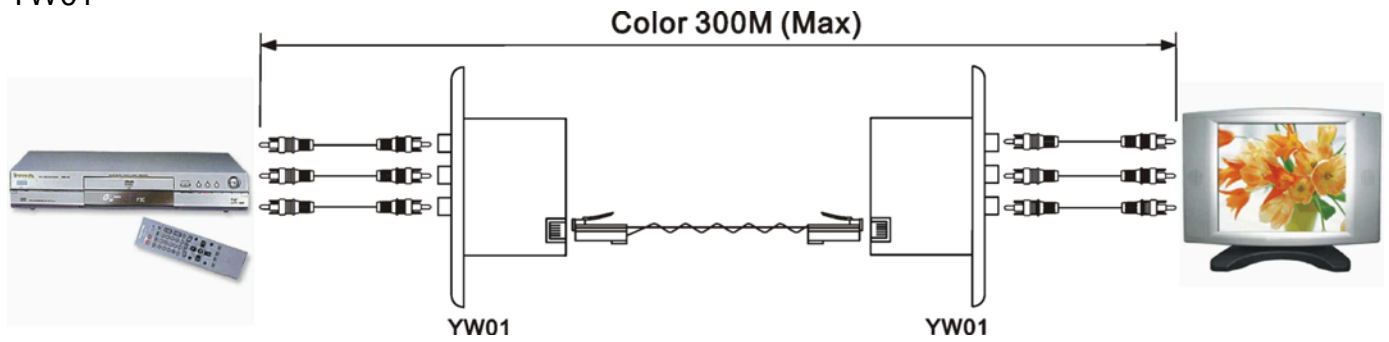

Installation:

CW01A

CW01AP

YW01

YW01D