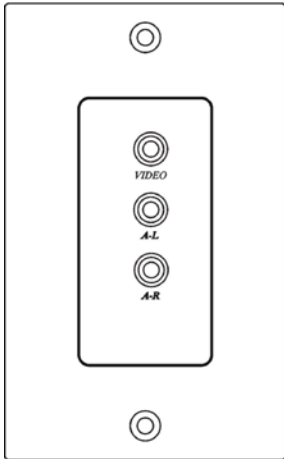

YW01 Wall Plate Component Video CAT5 Extender

- Send component video signals over one CAT5 UTP cable.
- 3 x RCA female to RJ45 female, green color for Y, blue color for Pb, red color for Pr.
- Wall mountable type for a neat and cleaner installation.
- Passive, No power required.
- Support up to HDTV. (480I /480p/720p/1080i)
- Transmission range up to 300 meters.
- Perfect for integrated home entertainment application.

YW01D Wall Plate Component Video & Digital Audio CAT5 Extender

- Send component video signals over digital audio one CAT5 UTP cable.
- 4 x RCA female to RJ45 female, green color for Y, blue color for Pb, red color for Pr, orange color for digital audio.
- Wall mountable type for a neat and cleaner installation.
- Passive, No power required.
- Support up to HDTV. (480I /480p/720p/1080i)
- Transmission range up to 300 meters.
- Perfect for integrated home entertainment application.

Installation:

CW01A

CW01AP

YW01

YW01D

Panel View:

CW01A

Front View