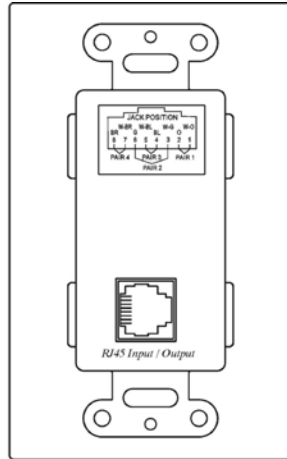

YW01 Wall Plate Component Video CAT5 Extender

- Send component video signals over one CAT5 UTP cable.
- 3 x RCA female to RJ45 female, green color for Y, blue color for Pb, red color for Pr.
- Wall mountable type for a neat and cleaner installation.
- Passive, No power required.
- Support up to HDTV. (480I /480p/720p/1080i)
- Transmission range up to 300 meters.
- Perfect for integrated home entertainment application.

YW01D Wall Plate Component Video & Digital Audio CAT5 Extender

- Send component video signals over digital audio one CAT5 UTP cable.
- 4 x RCA female to RJ45 female, green color for Y, blue color for Pb, red color for Pr, orange color for digital audio.
- Wall mountable type for a neat and cleaner installation.
- Passive, No power required.
- Support up to HDTV. (480I /480p/720p/1080i)
- Transmission range up to 300 meters.
- Perfect for integrated home entertainment application.

Installation:

CW01A

CW01AP

YW01

YW01D

Panel View:

CW01A

Front View

Specification:

ITEM NO.	CW01A
Video Input (RCA female)	RCA x 1 (75 Ω , 1 Vp-p)
Audio Input (RCA female)	RCA x 2 (10K Ω , 2 Vp-p)
Audio Input	2V p-p
Video& Audio Output	RJ45
Bandwidth	Video: DC to 5Mhz, Audio: 50Hz to 15Khz
Distance	300 Meters
Cable	Twisted Pair CAT5,CAT5e (AWG24)
Power	X
Dimensions W x H x D mm	70.3 x 61 x 115
Weight g	90