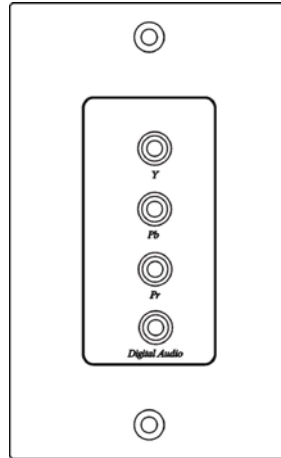

YW01 Wall Plate Component Video CAT5 Extender

- Send component video signals over one CAT5 UTP cable.
- 3 x RCA female to RJ45 female, green color for Y, blue color for Pb, red color for Pr.
- Wall mountable type for a neat and cleaner installation.
- Passive, No power required.
- Support up to HDTV. (480I /480p/720p/1080i)
- Transmission range up to 300 meters.
- Perfect for integrated home entertainment application.

Rear View

CW01AP

Front View

Rear View

YW01

Front View

Rear View

YW01D

RJ-45 Jack Pin Define

CW01A

RJ - 45 Jack		
PIN	Color	Function
1	W-O	Audio L+
2	O	Audio L-
3	W-G	Audio R+
4	BL	X
5	W-BL	X
6	G	Audio R-
7	W-BR	Video +
8	BR	Video -

CW01AP

RJ - 45 Jack		
PIN	Color	Function
1	W-O	Audio L+
2	O	Audio L-
3	W-G	POWER +
4	BL	POWER -
5	W-BL	POWER +
6	G	POWER -
7	W-BR	Video +
8	BR	Video -

Specification:

ITEM NO.	CW01A
Video Input (RCA female)	RCA x 1 (75 Ω , 1 Vp-p)
Audio Input (RCA female)	RCA x 2 (10K Ω , 2 Vp-p)
Audio Input	2V p-p
Video& Audio Output	RJ45
Bandwidth	Video: DC to 5Mhz, Audio: 50Hz to 15Khz
Distance	300 Meters
Cable	Twisted Pair CAT5,CAT5e (AWG24)
Power	X
Dimensions W x H x D mm	70.3 x 61 x 115
Weight g	90