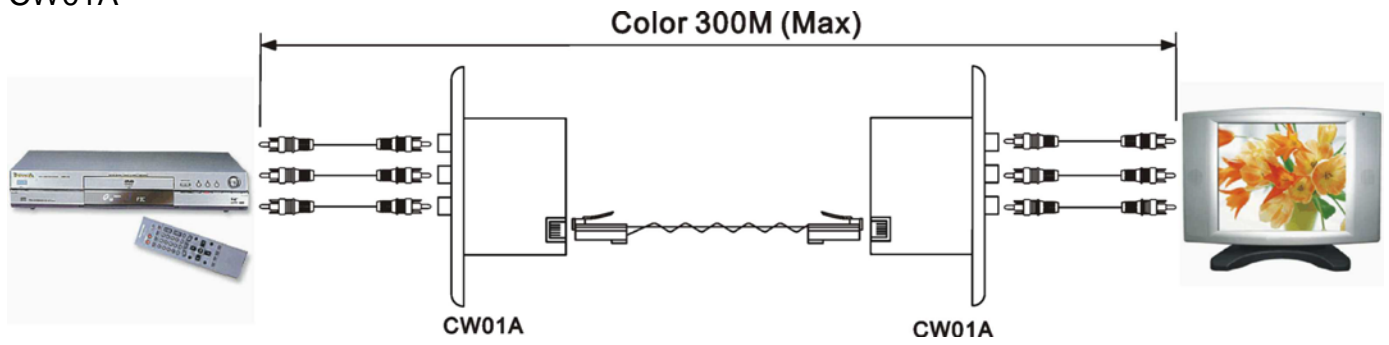

Installation:

CW01A