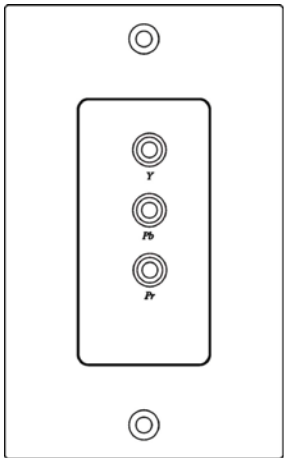

YW01 Wall Plate Component Video CAT5 Extender

- Send component video signals over one CAT5 UTP cable.
- 3 x RCA female to RJ45 female, green color for Y, blue color for Pb, red color for Pr.
- Wall mountable type for a neat and cleaner installation.
- Passive, No power required.
- Support up to HDTV. (480I /480p/720p/1080i)
- Transmission range up to 300 meters.
- Perfect for integrated home entertainment application.

Rear View

CW01AP

Front View

Rear View

YW01

Front View

Rear View

YW01D

RJ-45 Jack Pin Define

CW01A

RJ - 45 Jack		
PIN	Color	Function
1	W-O	Audio L+
2	O	Audio L-
3	W-G	Audio R+
4	BL	X
5	W-BL	X
6	G	Audio R-
7	W-BR	Video +
8	BR	Video -

CW01AP

RJ - 45 Jack		
PIN	Color	Function
1	W-O	Audio L+
2	O	Audio L-
3	W-G	POWER +
4	BL	POWER -
5	W-BL	POWER +
6	G	POWER -
7	W-BR	Video +
8	BR	Video -