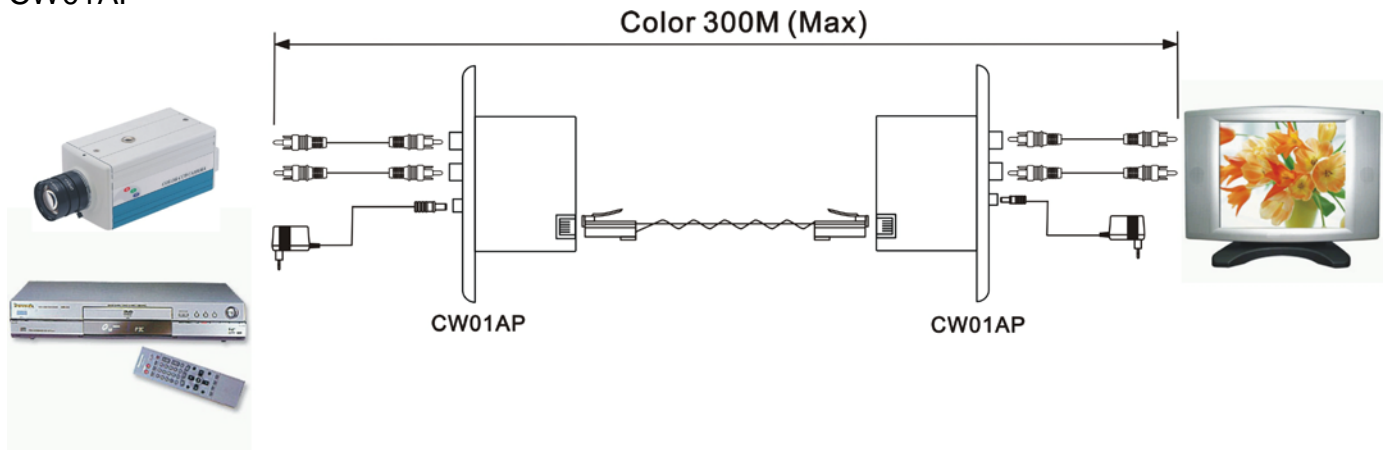

Installation:

CW01A

CW01AP

YW01

YW01D