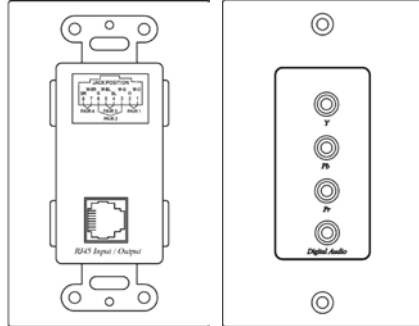

YW01A Wall Plate Component Video & Stereo Audio CAT5 Extender

- Send Component Video (**YPbPr**) and stereo audio over one CAT5 cable.
- Passive, no power required.
- Support up to HDTV (480i /480p/720p/1080i/1080p).
- Transmission distance up to 300 meters at 480p/480i.
- Transmission distance up to 100 meters at 1080p/1080i.
- Perfect for DVD, VCR, DVR, TV, Satellite receivers, monitors, home theatre and other equipments supporting component video.

Installation View:

YW01

YW01D

YW01A

Panel View:

YW01

YW01D

YW01A

RJ45 Jack Pin Define

YW01

YW01D

YW01A

JACK POSITION	RJ - 45 Jack			RJ - 45 Jack			RJ - 45 Jack		
	PIN	Color	Function	PIN	Color	Function	PIN	Color	Function
BR	1	W-O	Pr -	1	W-O	Pr -	1	W-O	L - , R -
W-BR	2	O	Pr +	2	O	Pr +	2	O	R +
W-BL	3	W-G	Pb -	3	W-G	Pb -	3	W-G	L +
BL	4	BL	X	4	BL	Digital Audio +	4	BL	Pr +
W-G	5	W-BL	X	5	W-BL	Digital Audio -	5	W-BL	Pb - , Pr -
O	6	G	Pb +	6	G	Pb +	6	G	Pb +
W-BR	7	W-BR	Y -	7	W-BR	Y -	7	W-BR	Y -
BR	8	BR	Y +	8	BR	Y +	8	BR	Y +

Specification:

ITEM NO.	YW01	YW01D	YW01A
Video Input	RCA x 3 : Y (75Ω · 1Vp-p) , Pb (75Ω · 0.7Vp-p) , Pr (75Ω · 0.7Vp-p)		
Resolution	1080p (Max)		
Audio Connector	X	RCA x 1	RCA x 2 : White(L) , Red(R)
Audio Input/Output	X	Coaxial (75 Ω , 0.5~1 Vp-p)	Stereo (20KΩ 3Vp-p)
Link Connector	RJ45 x 1		
Bandwidth	Video: DC to 5Mhz		
Distance	480p (300M) , 1080p (100M)		
Link Cable	Twisted Pair CAT5,CAT5e (AWG24)		
Dimensions mm	70.3 × 61.2 × 115		
Weight g	98	100	106