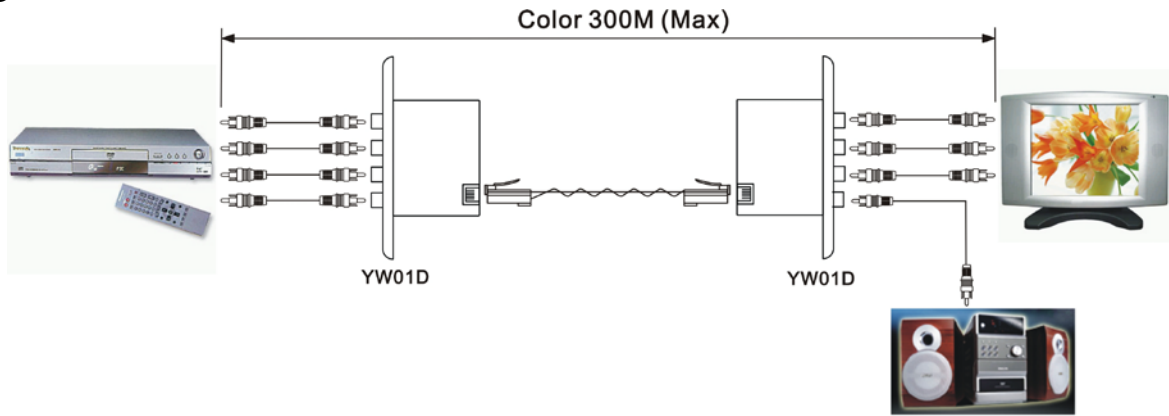

YW01 Wall Plate Component Video CAT5 Extender

- Send component video signals over one CAT5 UTP cable.
- 3 x RCA female to RJ45 female, green color for Y, blue color for Pb, red color for Pr.
- Wall mountable type for a neat and cleaner installation.
- Passive, No power required.
- Support up to HDTV. (480I /480p/720p/1080i)
- Transmission range up to 300 meters.
- Perfect for integrated home entertainment application.

YW01D Wall Plate Component Video & Digital Audio CAT5 Extender

- Send component video signals over digital audio one CAT5 UTP cable.
- 4 x RCA female to RJ45 female, green color for Y, blue color for Pb, red color for Pr, orange color for digital audio.
- Wall mountable type for a neat and cleaner installation.
- Passive, No power required.
- Support up to HDTV. (480I /480p/720p/1080i)
- Transmission range up to 300 meters.
- Perfect for integrated home entertainment application.

YW01A Wall Plate Component Video & Stereo Audio CAT5 Extender

- Send Component Video (**YPbPr**) and stereo audio over one CAT5 cable.
- Passive, no power required.
- Support up to HDTV (480i /480p/720p/1080i/1080p).
- Transmission distance up to 300 meters at 480p/480i.
- Transmission distance up to 100 meters at 1080p/1080i.
- Perfect for DVD, VCR, DVR, TV, Satellite receivers, monitors, home theatre and other equipments supporting component video.

Installation View:

YW01

YW01D

YW01A

Panel View:

YW01

YW01D

YW01A