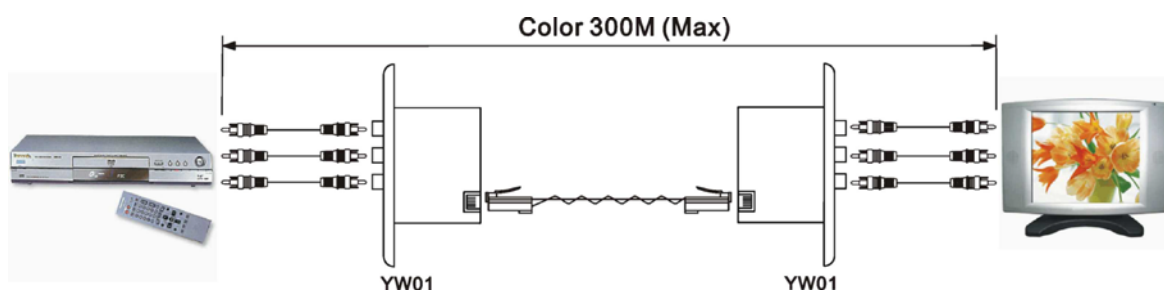

Installation View:

YW01