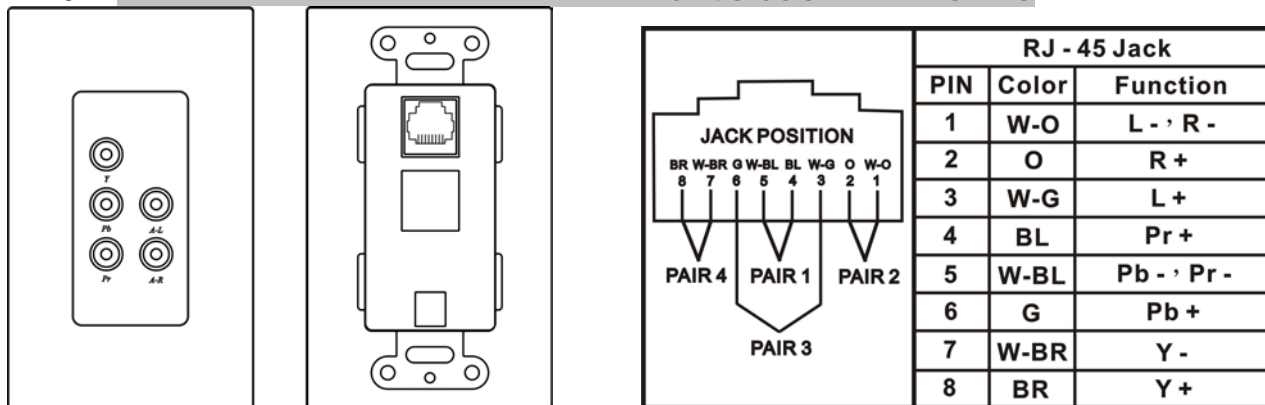

## YW01A Wall Plate Component Video & Stereo Audio CAT5 Extender

- Send Component Video (**YPbPr**) and stereo audio over one CAT5 cable.
- Wall Plate outer dimension: 70 x 115.
- Passive, no power required.
- Support up to HDTV (480i /480p/720p/1080i/1080p).
- Transmission distance up to 300 meters at 480p/480i, up to 100 meters at 1080p/1080i.
- Perfect for DVD, TV, Satellite receivers, home theatre and other equipments supporting component video.

### Installation View:

YW01A

### Panel View:

YW01A

### Specification:

ITEM NO.	YW01A
Video Connector	RCA x 3 : Green (Y) , Blue (Pb) , Red (Pr)
Video Input (RCA female) (Y Pb Pr)	Y (75Ω · 1Vp-p) , Pb (75Ω · 0.7Vp-p) , Pr (75Ω · 0.7Vp-p)
Resolution	1080p ( Max)
Audio Connector	RCA : White (L) , Red (R)
Audio Input/Output	L , R (20KΩ · 3Vp-p) Max
Cable Connector	RJ45 x 1
Bandwidth	Video: DC to 5Mhz
Distance	480p (300M) , 1080p (100M)
Cable	Twisted Pair CAT5,CAT5e (AWG24)
Dimensions mm	70.3 × 61.2 × 115
Weight g	106