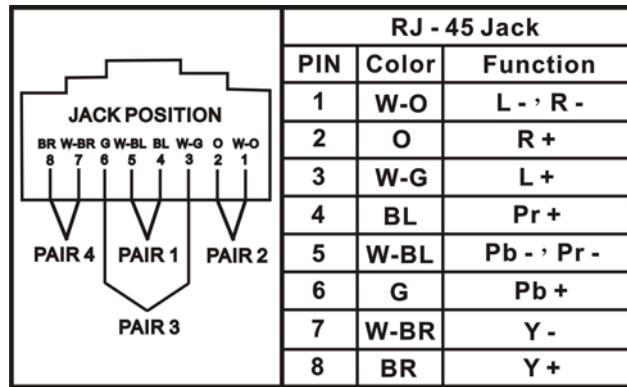

YW02A Wall Plate Component Video & Stereo Audio CAT5 Extender

- Send Component Video (**YPbPr**) and stereo audio over one CAT5 cable.
- Wall plate outer dimension: 86 x 86 for European type.
- Passive, no power required.
- Support up to HDTV (480i /480p/720p/1080i/1080p).
- Transmission distance up to 300 meters at 480p/480i.
- Transmission distance up to 100 meters at 1080p/1080i.
- Perfect for DVD, VCR, DVR, TV, Satellite receivers, monitors, home theatre and other equipments supporting component video.

Installation:

YW02A

Panel View:

YW02A

Cable:

Video Link cable using high quality CAT5E UTP/STP or CAT6 UTP cable.
Please noted STP cable could enhance noise rejection, but also less transmission range and picture sharpness quality.

Caution:

1. This device not Ethernet product, do not connect any Ethernet.
2. The cabling must away from any equipment with electromagnetic wave, i.e.: microwave, radio equipment, high voltage lines.

RJ-45 Jack Pin Define

YW02A

Specification:

ITEM NO.	YW02A
Video Input (RCA female) (Y Pb Pr)	Y (75Ω · 1Vp-p) , Pb (75Ω · 0.7Vp-p) , Pr (75Ω · 0.7Vp-p)
Resolution	1080p (Max)
Audio Connector	RCA : White (L) , Red (R)
Audio Input/Output	L , R (20KΩ · 3Vp-p) Max
Cable Connector	RJ45 x 1
Bandwidth	Video: DC to 5Mhz
Distance	480p (300M) , 1080p (100M)
Cable	Twisted Pair CAT5,CAT5e (AWG24)
Dimensions W x H x D mm	86 × 55.3 × 86 (mm)
Weight g	95 (g)