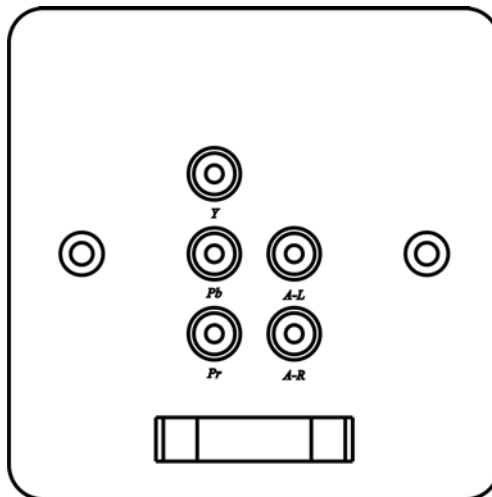

Wall Plate Multimedia CAT5 Extender

ITEM NO.: YW02A

The full range of wall plate CAT5 multimedia extenders is using CAT5 structuring cable for easy installation to simplifies and beautifies any audiovisual environment.

YW02A Wall Plate Component Video & Stereo Audio CAT5 Extender

- Send Component Video (**YPbPr**) and stereo audio over one CAT5 cable.
- Wall plate outer dimension: 86 x 86 for European type.
- Passive, no power required.
- Support up to HDTV (480i /480p/720p/1080i/1080p).
- Transmission distance up to 300 meters at 480p/480i.
- Transmission distance up to 100 meters at 1080p/1080i.
- Perfect for DVD, VCR, DVR, TV, Satellite receivers, monitors, home theatre and other equipments supporting component video.

Installation:

YW02A

Panel View:

YW02A

Cable:

Video Link cable using high quality CAT5E UTP/STP or CAT6 UTP cable.
Please noted STP cable could enhance noise rejection, but also less transmission range and picture sharpness quality.

YW02A

Specification:

ITEM NO.	YW02A
Video Input (RCA female) (Y Pb Pr)	Y (75Ω · 1Vp-p) , Pb (75Ω · 0.7Vp-p) , Pr (75Ω · 0.7Vp-p)
Resolution	1080p (Max)
Audio Connector	RCA : White (L) , Red (R)
Audio Input/Output	L , R (20KΩ · 3Vp-p) Max
Cable Connector	RJ45 x 1
Bandwidth	Video: DC to 5Mhz
Distance	480p (300M) , 1080p (100M)
Cable	Twisted Pair CAT5,CAT5e (AWG24)
Dimensions W x H x D mm	86 × 55.3 × 86 (mm)
Weight g	95 (g)