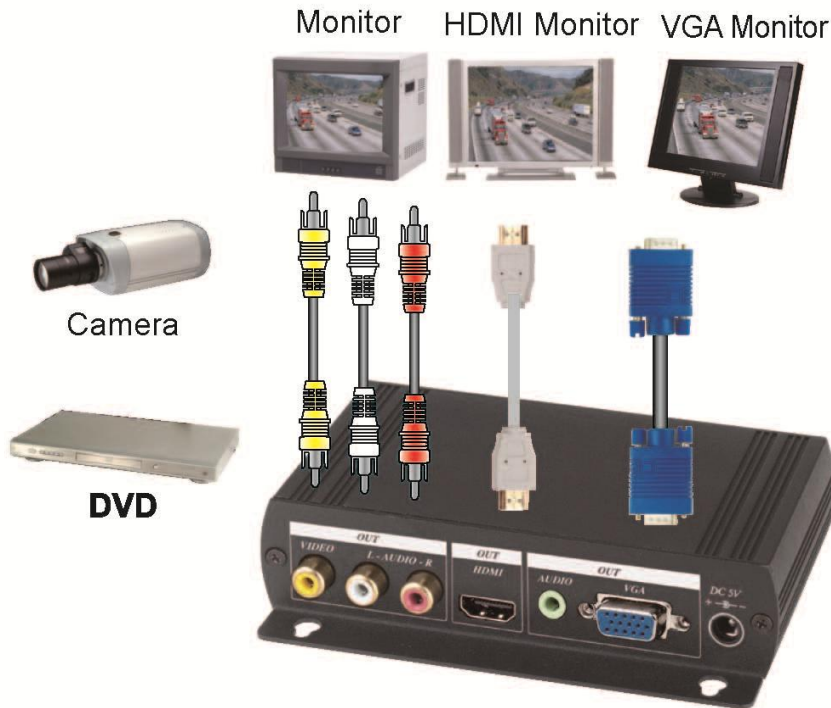

Hi Resolution Video to VGA Converter

ITEM NO.: AD001HH High Resolution Video to VGA Converter with HDMI output

Features:

- **Special designed for computer VGA/ HDMI monitor, LCD color monitor.**
- Input: composite video input via RCA, Output: Video(CVBS), VGA ,HDMI output
- Support NTSC, PAL video system.
- Input video system 50 to 60Hz frame rate detection (NTSC/PAL).
- Support VGA, HDMI resolution: 800x600 、 1024x768 、 1280x720 、 1920x1080@60Hz ◦
- **Support HDMI output: 720P 、 1080I 、 1080P**
- **Built in stereo audio input and output.**
- **Any adjustment will be auto memory.**
- Frequency output: 60Hz
- On screen display function: Resolution 、 Brightness 、 Contrast 、 Saturation 、 Hue.

Remark:

1. Under OSD mode: OSD will be auto save after setup and turn off OSD mode after 10

seconds.

2. OSD function only display on VGA, HDMI output mode.

3. Initialize factory default: Unplug the power adaptor, then press MENU button and plug the power adaptor until LED blinking, then release MENU button.

View of Connection and Installation:

Panel View:

Specification:

ITEM	AD001HH
Resolution	Up to 1920 x 1080 non-interlaced to 60Hz
Composite Video	RCA Input/Output x 2
Stereo Audio	RCA Input/Output x 4 · PHONE JACK 3.5mm x 1
VGA Connector	15-pin Mini D-sub (High Density) x 1
HDMI Connector	HDMI x 1
Function Button	Button x 4
Function Adjust	Resolution · Brightness · Contrast · Saturation · Hue
Power Supply	5V DC · 2000mA Regulated (External)
Power Consumption	1100 mA (max)
Temperature	Operation: 0 to 55°C, Storage: -20 TO 85°C, Humidity: up to 95%
Dimensions W x H x D mm	140 x 110.8 x 32 (mm)
Weight g	340 g