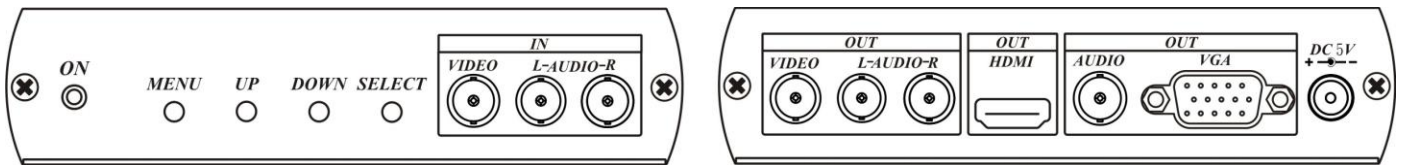

Remark:

1. Under OSD mode: OSD will be auto save after setup and turn off OSD mode after 10

seconds.

2. OSD function only display on VGA, HDMI output mode.

3. Initialize factory default: Unplug the power adaptor, then press MENU button and plug the power adaptor until LED blinking, then release MENU button.

View of Connection and Installation:

Panel View:

Specification:

ITEM	AD001HH
Resolution	Up to 1920 x 1080 non-interlaced to 60Hz
Composite Video	RCA Input/Output x 2
Stereo Audio	RCA Input/Output x 4 · PHONE JACK 3.5mm x 1
VGA Connector	15-pin Mini D-sub (High Density) x 1
HDMI Connector	HDMI x 1
Function Button	Button x 4
Function Adjust	Resolution · Brightness · Contrast · Saturation · Hue
Power Supply	5V DC · 2000mA Regulated (External)
Power Consumption	1100 mA (max)
Temperature	Operation: 0 to 55°C, Storage: -20 TO 85°C, Humidity: up to 95%
Dimensions W x H x D mm	140 x 110.8 x 32 (mm)
Weight g	340 g