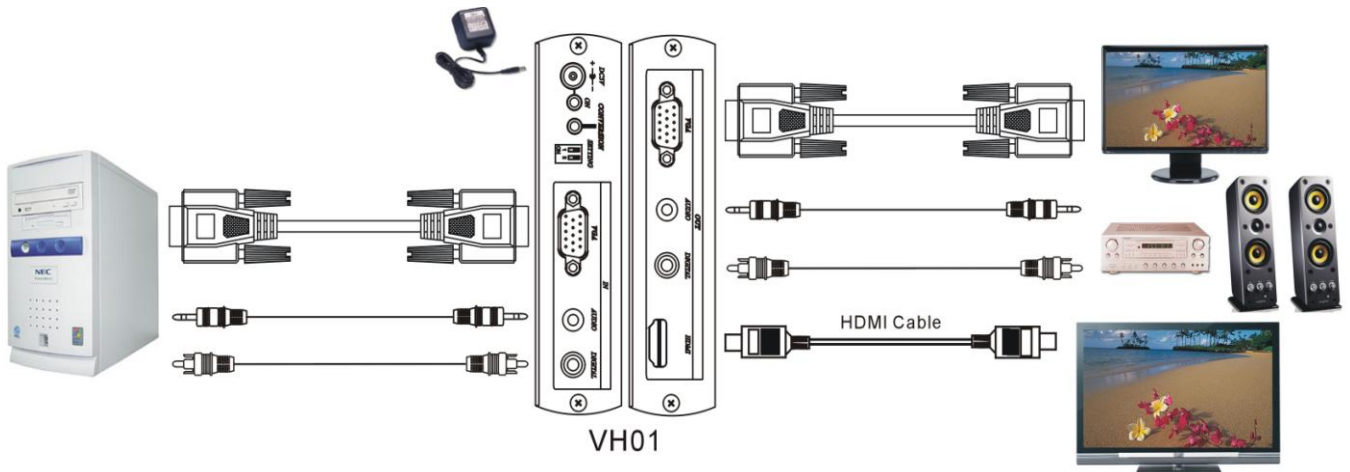

**Dip Switch Setting:**

**DIP SW**

- 1 Audio input: ↑ Analog audio input, ↓ Digital audio input (SPDIF).
- 2 x ( no function).

**LED Indication:**

ON Power on  
 Conversion Signal convert

**Caution:**

- 1. This converter support HDMI and DVI output at different resolution, but request your TV/ Monitor also support the resolution for display.
- 2. Connect DVI-D Monitor need a "HDMI to DVI-D cable or adapter".
- 3 . SPDIF audio input only support "48K 16Bit LPCM ". The audio output will occur noise by other audio format.

**View of Connection and Installation:**

**Panel View:**

**Specification:**

ITEM NO.	VH01
Input Signal	VGA x1 (1920x1080 Max) , stereo audio /digital audio
Video Input Connector	VGA 15 pin HD
Analog Audio Input	3.5mm Stereo Phone jack, 10KΩ
Digital Audio Input	SPDIF RCA, 75Ω x 1
Video Output Signal	HDMI A type connector x 1
Power Consumption	800mA
Power Supply	DC5V 2Amp Regulated Power Supply
Temperature	Operation: 0 to 55°C, Storage: -20 TO 85°C, Humidity: up to 95%
Dimension W x H x D mm	125 x 95 x 30
Weight g	270