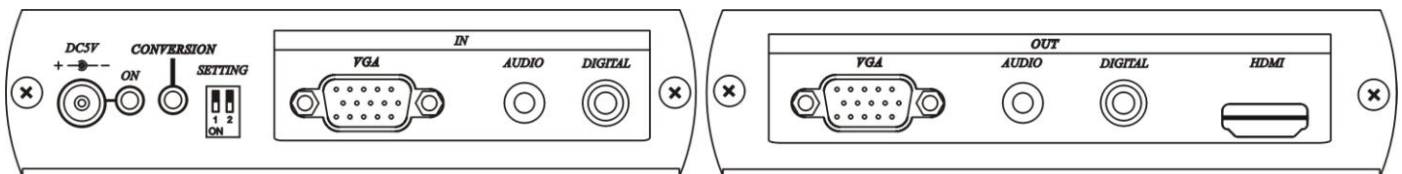

**Dip Switch Setting:**

**DIP SW**

- 1 Audio input: ↑ Analog audio input, ↓ Digital audio input (SPDIF).
- 2 x ( no function).

**LED Indication:**

ON Power on  
 Conversion Signal convert

**Caution:**

- 1. This converter support HDMI and DVI output at different resolution, but request your TV/ Monitor also support the resolution for display.
- 2. Connect DVI-D Monitor need a "HDMI to DVI-D cable or adapter".
- 3 . SPDIF audio input only support "48K 16Bit LPCM ". The audio output will occur noise by other audio format.

**View of Connection and Installation:**

**Panel View:**

**Specification:**

ITEM NO.	VH01
Input Signal	VGA x1 (1920x1080 Max) , stereo audio /digital audio
Video Input Connector	VGA 15 pin HD
Analog Audio Input	3.5mm Stereo Phone jack, 10KΩ
Digital Audio Input	SPDIF RCA, 75Ω x 1
Video Output Signal	HDMI A type connector x 1
Power Consumption	800mA
Power Supply	DC5V 2Amp Regulated Power Supply
Temperature	Operation: 0 to 55°C, Storage: -20 TO 85°C, Humidity: up to 95%
Dimension W x H x D mm	125 x 95 x 30
Weight g	270