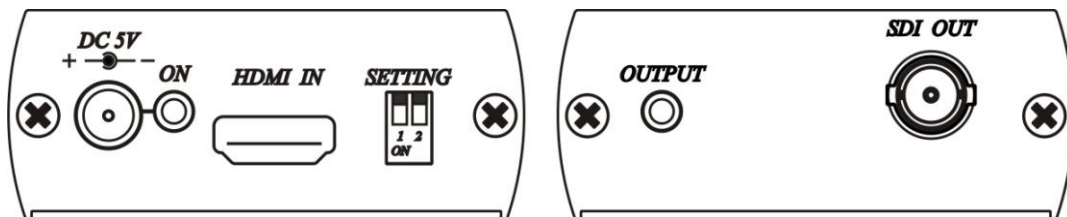

Panel View:

SDI02

Recommend Cable:

To send HD video must use coaxial cable with Bandwidth at least 1.5G , to send Full HD video must use coaxial cable with bandwidth at least 3G.

Link cable recommend to use high quality 75Ω Coaxial Cable & BNC connector , to use low quality coaxial cable may case signal loss and effect transmission distance and reliability.