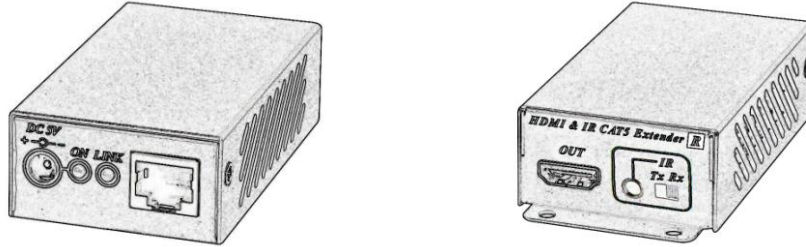

HDMI (HDBaseT) CAT5 Extender Series

ITEM NO.: HE02EI HDMI & IR CAT5 Extender Over Single CAT5 Cable

HE02EI HDMI (HDBaseT) CAT5 Extender is using only one cost effective CAT5e/6 cable to extend your HDTV display up to 60 meters at 1080p, 70 meters by CAT6a cable. With IR function to delivers significant value to the entire home and commercial entertainment system.

Features:

- **Extends HDMI and IR signal over one CAT5/5e/6 cable.**
- Uncompressed high definition video up to 1080p@60Hz@48bits and 3D and 4K*2K capable.
- Built in IR control, IR signal could be selectable at either TX/RX side.
- Max. Data Rate- 10.2Gbps.
- HDMI 1.4 and HDCP compliance.
- Transmission range up to 60M by CAT5e/6, 70M by CAT6a cable at 1080p@60Hz@24bit.
- Audio support up to LPCM7.1 , Dolby TrueHD , DTS-HD MA.

Installation view:

Panel view:

HE02EIT

HE02EIR

HE02EI Package Include:

- HE02EIT HDM Transmitter x 1 pcs
- HE02EIR HDMI Receiver x 1 pcs
- IR Emitter Cable x 1 pcs
- IR Receiver Cable x 1 pcs
- Mounting Screw pack x 2 bags
- Power Adapter x 1 pcs