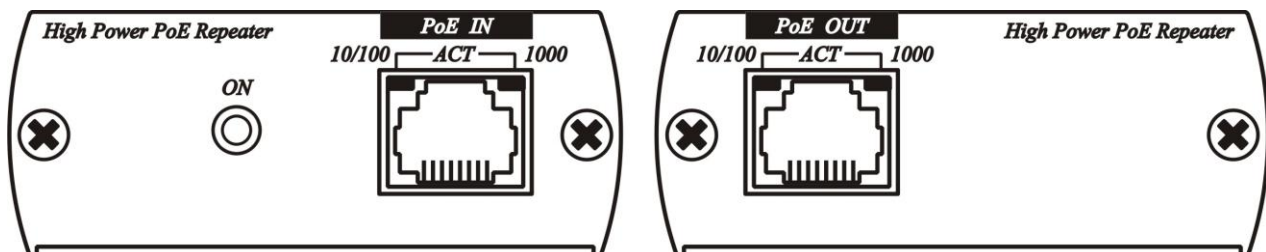

Panel View: