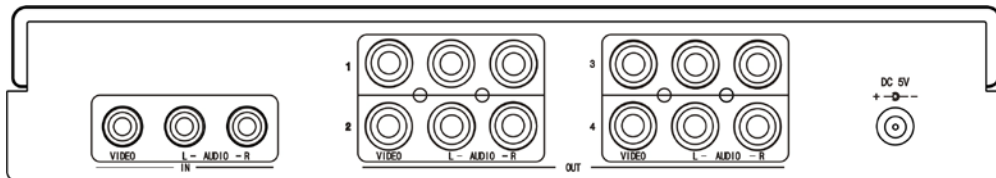

Composite Video Distribution Amplifier Series

ITEM NO.: CD04A

CD04A is a composite video with analog stereo audio distribution amplifiers for AV signals. They can accept a composite signal input from a DVD, projector and the output is amplified to allow connection of multi display monitors. All of them could be stackable for large displays.

CD04A 1 Input 4 Output Composite Video Distribution Amplifier with Stereo Audio

- 1 x Input: composite video and left, right audio.
- 4 x Output: composite video and left, right audio.
- Cascade connection several units for larger displays with great picture quality.

Panel View:

CD04A

Installation View:

Specification:

ITEM NO.	CD04A
Video Bandwidth	8Mhz
Video Input (RCA)	1 x 75Ω, 1.0Vp-p
Video Output (RCA)	4 x75Ω, 1.0Vp-p
Audio Bandwidth	DC-20Khz
Audio Input	RCA L/R x 1 (10KΩ)
Audio Output	RCA L/R x 4 (10KΩ)
Power Supply	5V DC 1000mA
Power Consumption	150mA (Max)
Temperature	Operation: -10°C~45°C, Storage: -30°C~70°C
Dimensions mm	225 x 167 x 40
Weight g	785