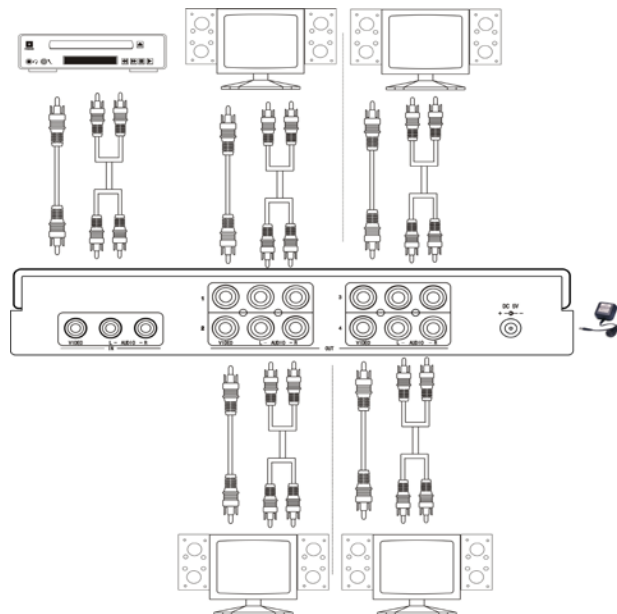

Composite Video Distribution Amplifier Series

ITEM NO.: CD04A

CD04A is a composite video with analog stereo audio distribution amplifiers for AV signals. They can accept a composite signal input from a DVD, projector and the output is amplified to allow connection of multi display monitors. All of them could be stackable for large displays.

CD04A 1 Input 4 Output Composite Video Distribution Amplifier with Stereo Audio

- 1 x Input: composite video and left, right audio.
- 4 x Output: composite video and left, right audio.
- Cascade connection several units for larger displays with great picture quality.

Panel View:

CD04A

Installation View:

Specification:

ITEM NO.	CD04A
Video Bandwidth	8Mhz
Video Input (RCA)	1 x 75Ω, 1.0Vp-p
Video Output (RCA)	4 x75Ω, 1.0Vp-p
Audio Bandwidth	DC-20Khz
Audio Input	RCA L/R x 1 (10KΩ)
Audio Output	RCA L/R x 4 (10KΩ)
Power Supply	5V DC 1000mA
Power Consumption	150mA (Max)
Temperature	Operation: -10°C~45°C, Storage: -30°C~70°C
Dimensions mm	225 x 167 x 40
Weight g	785