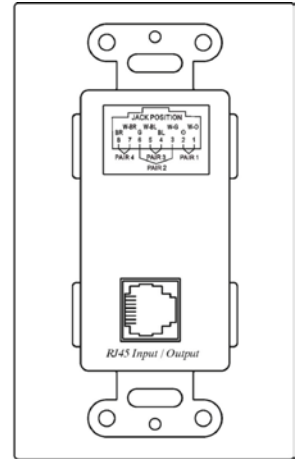

Panel View:

Rear View

RJ-45 Jack Pin Define

CW01A

RJ - 45 Jack		
PIN	Color	Function
1	W-O	Audio L+
2	O	Audio L-
3	W-G	Audio R+
4	BL	X
5	W-BL	X
6	G	Audio R-
7	W-BR	Video +
8	BR	Video -

CW01AP

RJ - 45 Jack		
PIN	Color	Function
1	W-O	Audio L+
2	O	Audio L-
3	W-G	POWER +
4	BL	POWER -
5	W-BL	POWER +
6	G	POWER -
7	W-BR	Video +
8	BR	Video -

YW01

RJ - 45 Jack		
PIN	Color	Function
1	W-O	Pr -
2	O	Pr +
3	W-G	Pb -
4	BL	X
5	W-BL	X
6	G	Pb +
7	W-BR	Y -
8	BR	Y +

YW01D

RJ - 45 Jack		
PIN	Color	Function
1	W-O	Pr -
2	O	Pr +
3	W-G	Pb -
4	BL	Digital Audio +
5	W-BL	Digital Audio -
6	G	Pb +
7	W-BR	Y -
8	BR	Y +