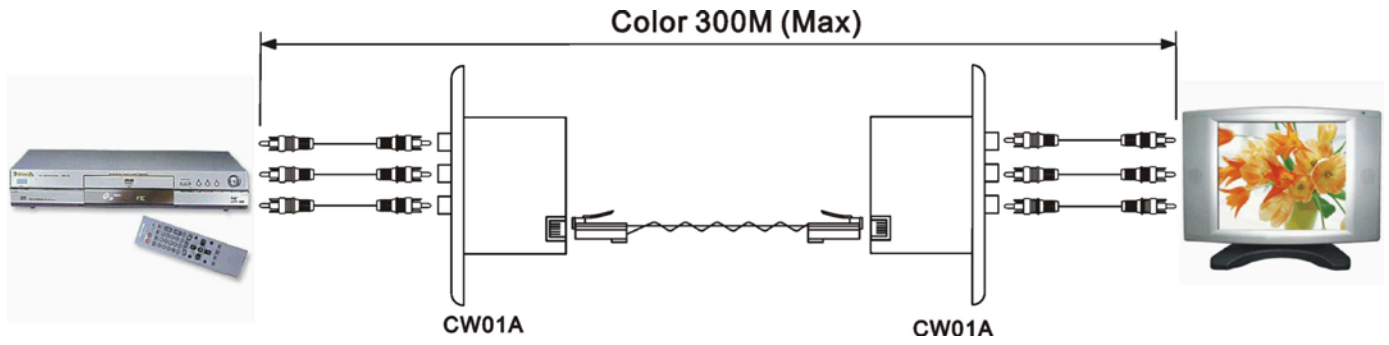

Installation:

CW01A