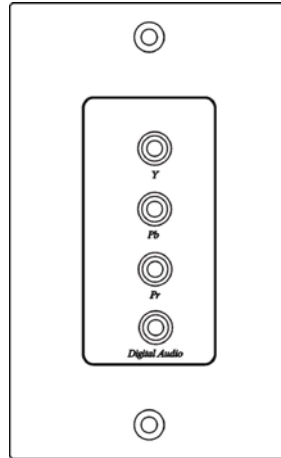

YW01 Wall Plate Component Video CAT5 Extender

- Send component video signals over one CAT5 UTP cable.
- 3 x RCA female to RJ45 female, green color for Y, blue color for Pb, red color for Pr.
- Wall mountable type for a neat and cleaner installation.
- Passive, No power required.
- Support up to HDTV. (480I /480p/720p/1080i)
- Transmission range up to 300 meters.
- Perfect for integrated home entertainment application.

Rear View

CW01AP

Front View

Rear View

YW01

Front View

Rear View

YW01D

RJ-45 Jack Pin Define

CW01A

RJ - 45 Jack		
PIN	Color	Function
1	W-O	Audio L+
2	O	Audio L-
3	W-G	Audio R+
4	BL	X
5	W-BL	X
6	G	Audio R-
7	W-BR	Video +
8	BR	Video -

CW01AP

RJ - 45 Jack		
PIN	Color	Function
1	W-O	Audio L+
2	O	Audio L-
3	W-G	POWER +
4	BL	POWER -
5	W-BL	POWER +
6	G	POWER -
7	W-BR	Video +
8	BR	Video -

Specification:

ITEM NO.	CW01A
Video Input (RCA female)	1V p-p, 75 Ohms
Audio Input (RCA female)	Stereo left and right audio
Audio Input	2V p-p
Video& Audio Output	RJ45
Bandwidth	Video: DC ~ 5Mhz, Audio: 50Hz ~ 15Khz
Transmission Distance	300 Meters
Cable	Twisted Pair CAT5,CAT5e (AWG24)
Power	X
Dimensions W x H x D mm	70.3x61x115
Weight g	90