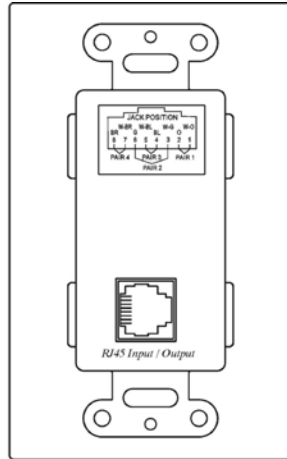

YW01 Wall Plate Component Video CAT5 Extender

- Send component video signals over one CAT5 UTP cable.
- 3 x RCA female to RJ45 female, green color for Y, blue color for Pb, red color for Pr.
- Wall mountable type for a neat and cleaner installation.
- Passive, No power required.
- Support up to HDTV. (480I /480p/720p/1080i)
- Transmission range up to 300 meters.
- Perfect for integrated home entertainment application.

YW01D Wall Plate Component Video & Digital Audio CAT5 Extender

- Send component video signals over digital audio one CAT5 UTP cable.
- 4 x RCA female to RJ45 female, green color for Y, blue color for Pb, red color for Pr, orange color for digital audio.
- Wall mountable type for a neat and cleaner installation.
- Passive, No power required.
- Support up to HDTV. (480I /480p/720p/1080i)
- Transmission range up to 300 meters.
- Perfect for integrated home entertainment application.

Installation:

CW01A

CW01AP

YW01

YW01D

Panel View:

CW01A

Front View

Specification:

ITEM NO.	CW01A
Video Input (RCA female)	1V p-p, 75 Ohms
Audio Input (RCA female)	Stereo left and right audio
Audio Input	2V p-p
Video& Audio Output	RJ45
Bandwidth	Video: DC ~ 5Mhz, Audio: 50Hz ~ 15Khz
Transmission Distance	300 Meters
Cable	Twisted Pair CAT5,CAT5e (AWG24)
Power	X
Dimensions W x H x D mm	70.3x61x115
Weight g	90