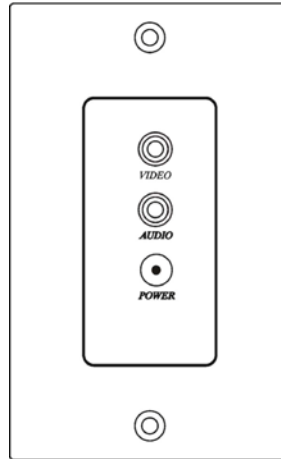

CW01AP

Front View