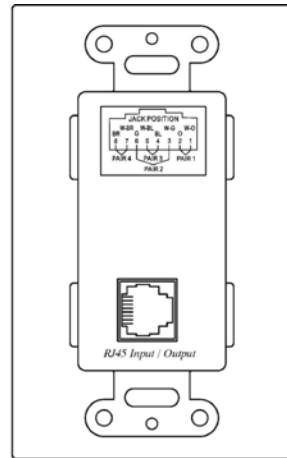

Rear View

CW01AP

Front View

Rear View

YW01

Front View

Rear View

YW01D

RJ-45 Jack Pin Define

CW01A

RJ - 45 Jack		
PIN	Color	Function
1	W-O	Audio L+
2	O	Audio L-
3	W-G	Audio R+
4	BL	X
5	W-BL	X
6	G	Audio R-
7	W-BR	Video +
8	BR	Video -

CW01AP

RJ - 45 Jack		
PIN	Color	Function
1	W-O	Audio L+
2	O	Audio L-
3	W-G	POWER +
4	BL	POWER -
5	W-BL	POWER +
6	G	POWER -
7	W-BR	Video +
8	BR	Video -

Specification:

ITEM NO.	CW01A
Video Input (RCA female)	1V p-p, 75 Ohms
Audio Input (RCA female)	Stereo left and right audio
Audio Input	2V p-p
Video& Audio Output	RJ45
Bandwidth	Video: DC ~ 5Mhz, Audio: 50Hz ~ 15Khz
Transmission Distance	300 Meters
Cable	Twisted Pair CAT5,CAT5e (AWG24)
Power	X
Dimensions W x H x D mm	70.3x61x115
Weight g	90