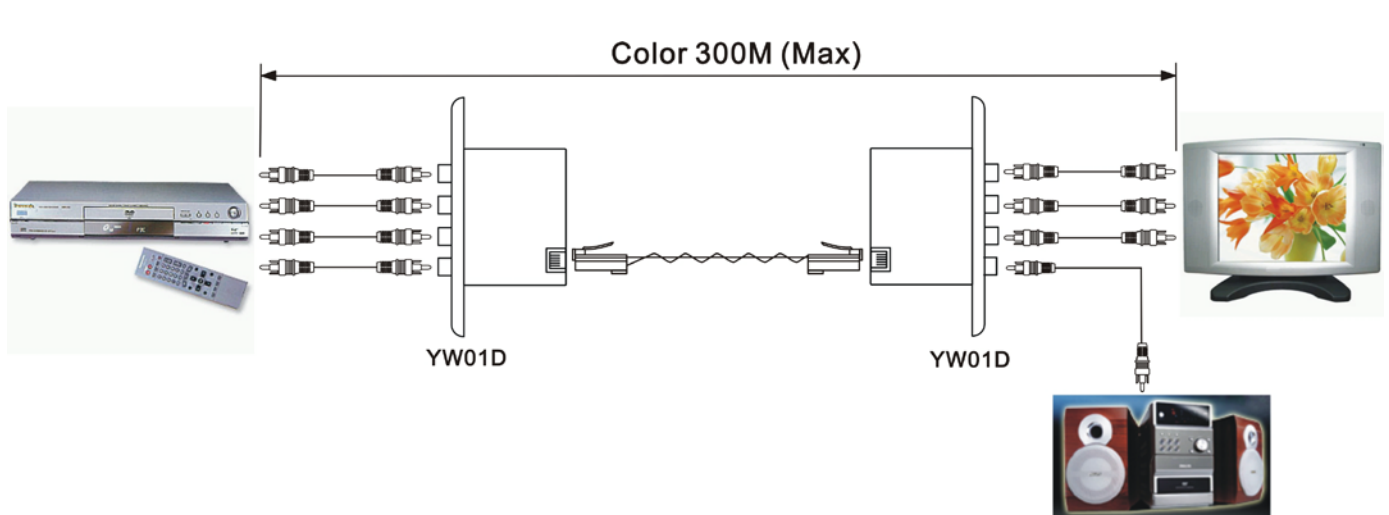

CW01AP Wall Plate Video, Audio, Power CAT5 Extender

- Send video, audio and power over one CAT5 UTP cable.
- Wall mountable type for a neat and cleaner installation.
- 2 x RCA female for video and audio, 1 x DC jack for power.
- Passive, No power required.
- Transmission range up to 300 meters.
- Perfect for integrated home security and entertainment application.

YW01 Wall Plate Component Video CAT5 Extender

- Send component video signals over one CAT5 UTP cable.
- 3 x RCA female to RJ45 female, green color for Y, blue color for Pb, red color for Pr.
- Wall mountable type for a neat and cleaner installation.
- Passive, No power required.
- Support up to HDTV. (480I /480p/720p/1080i)
- Transmission range up to 300 meters.
- Perfect for integrated home entertainment application.

YW01D Wall Plate Component Video & Digital Audio CAT5 Extender

- Send component video signals over digital audio one CAT5 UTP cable.
- 4 x RCA female to RJ45 female, green color for Y, blue color for Pb, red color for Pr, orange color for digital audio.
- Wall mountable type for a neat and cleaner installation.
- Passive, No power required.
- Support up to HDTV. (480I /480p/720p/1080i)
- Transmission range up to 300 meters.
- Perfect for integrated home entertainment application.

Installation:

CW01A

CW01AP

YW01

YW01D

Panel View:

CW01A

Front View