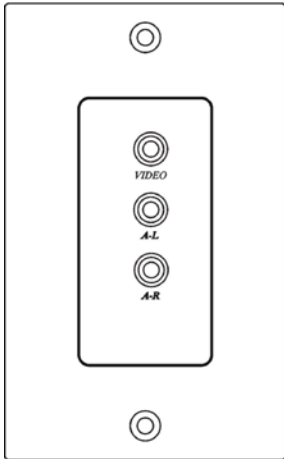

YW01 Wall Plate Component Video CAT5 Extender

- Send component video signals over one CAT5 UTP cable.
- 3 x RCA female to RJ45 female, green color for Y, blue color for Pb, red color for Pr.
- Wall mountable type for a neat and cleaner installation.
- Passive, No power required.
- Support up to HDTV. (480I /480p/720p/1080i)
- Transmission range up to 300 meters.
- Perfect for integrated home entertainment application.

YW01D Wall Plate Component Video & Digital Audio CAT5 Extender

- Send component video signals over digital audio one CAT5 UTP cable.
- 4 x RCA female to RJ45 female, green color for Y, blue color for Pb, red color for Pr, orange color for digital audio.
- Wall mountable type for a neat and cleaner installation.
- Passive, No power required.
- Support up to HDTV. (480I /480p/720p/1080i)
- Transmission range up to 300 meters.
- Perfect for integrated home entertainment application.

Installation:

CW01A

CW01AP

YW01

YW01D

Panel View:

CW01A

Front View

Specification:

ITEM NO.	CW01A
Video Input (RCA female)	1V p-p, 75 Ohms
Audio Input (RCA female)	Stereo left and right audio
Audio Input	2V p-p
Video& Audio Output	RJ45
Bandwidth	Video: DC ~ 5Mhz, Audio: 50Hz ~ 15Khz
Transmission Distance	300 Meters
Cable	Twisted Pair CAT5,CAT5e (AWG24)
Power	X
Dimensions W x H x D mm	70.3x61x115
Weight g	90