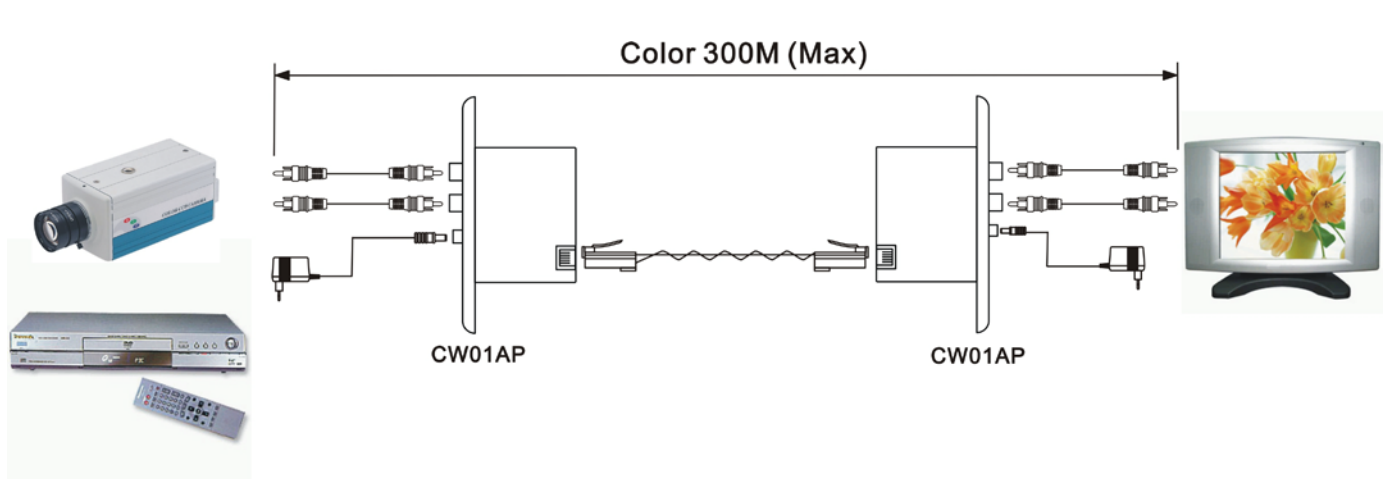

Installation:

CW01A

CW01AP

YW01

YW01D