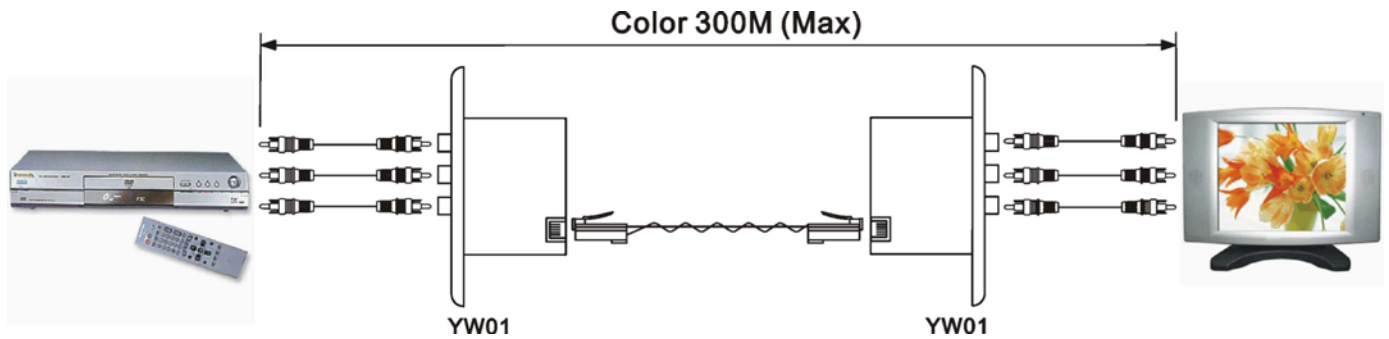

Installation:

CW01A

CW01AP

YW01

YW01D