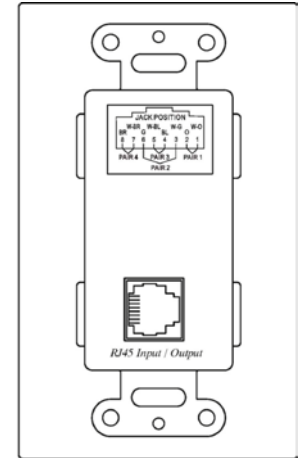

Rear View

CW01AP

Front View

Rear View

YW01

Front View

Rear View

YW01D

RJ-45 Jack Pin Define

CW01A

RJ - 45 Jack		
PIN	Color	Function
1	W-O	Audio L+
2	O	Audio L-
3	W-G	Audio R+
4	BL	X
5	W-BL	X
6	G	Audio R-
7	W-BR	Video +
8	BR	Video -

CW01AP

RJ - 45 Jack		
PIN	Color	Function
1	W-O	Audio L+
2	O	Audio L-
3	W-G	POWER +
4	BL	POWER -
5	W-BL	POWER +
6	G	POWER -
7	W-BR	Video +
8	BR	Video -

Specification:

ITEM NO.	CW01A
Video Input (RCA female)	1V p-p, 75 Ohms
Audio Input (RCA female)	Stereo left and right audio
Audio Input	2V p-p
Video& Audio Output	RJ45
Bandwidth	Video: DC ~ 5Mhz, Audio: 50Hz ~ 15Khz
Transmission Distance	300 Meters
Cable	Twisted Pair CAT5,CAT5e (AWG24)
Power	X
Dimensions W x H x D mm	70.3x61x115
Weight g	90