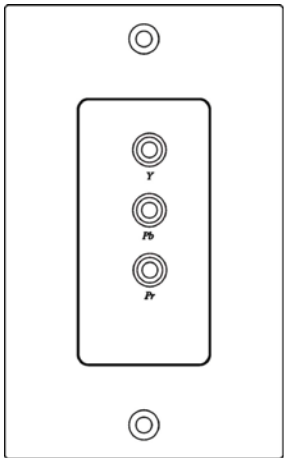

YW01 Wall Plate Component Video CAT5 Extender

- Send component video signals over one CAT5 UTP cable.
- 3 x RCA female to RJ45 female, green color for Y, blue color for Pb, red color for Pr.
- Wall mountable type for a neat and cleaner installation.
- Passive, No power required.
- Support up to HDTV. (480I /480p/720p/1080i)
- Transmission range up to 300 meters.
- Perfect for integrated home entertainment application.

Rear View

CW01AP

Front View

Rear View

YW01

Front View

Rear View

YW01D

RJ-45 Jack Pin Define

CW01A

RJ - 45 Jack		
PIN	Color	Function
1	W-O	Audio L+
2	O	Audio L-
3	W-G	Audio R+
4	BL	X
5	W-BL	X
6	G	Audio R-
7	W-BR	Video +
8	BR	Video -

CW01AP

RJ - 45 Jack		
PIN	Color	Function
1	W-O	Audio L+
2	O	Audio L-
3	W-G	POWER +
4	BL	POWER -
5	W-BL	POWER +
6	G	POWER -
7	W-BR	Video +
8	BR	Video -

Specification:

ITEM NO.	CW01A
Video Input (RCA female)	1V p-p, 75 Ohms
Audio Input (RCA female)	Stereo left and right audio
Audio Input	2V p-p
Video& Audio Output	RJ45
Bandwidth	Video: DC ~ 5Mhz, Audio: 50Hz ~ 15Khz
Transmission Distance	300 Meters
Cable	Twisted Pair CAT5,CAT5e (AWG24)
Power	X
Dimensions W x H x D mm	70.3x61x115
Weight g	90