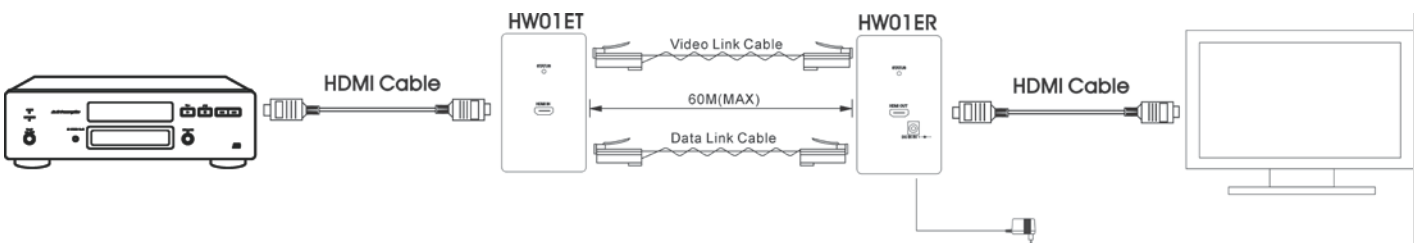

Installation view:

Resolution	Transmission Range (Max.)
480i / 576i / 480p / 576p	60M
720p / 1080i	60M
1080p	50M