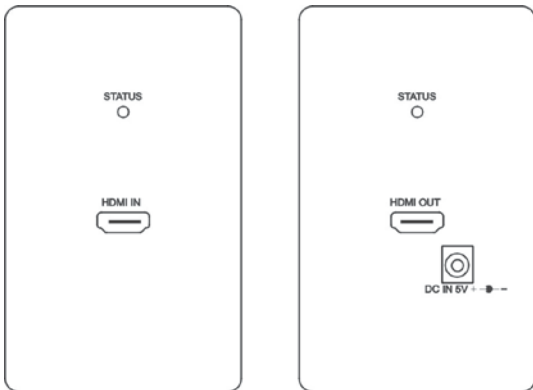

Panel view & Function:

HW01ET

HW01ER