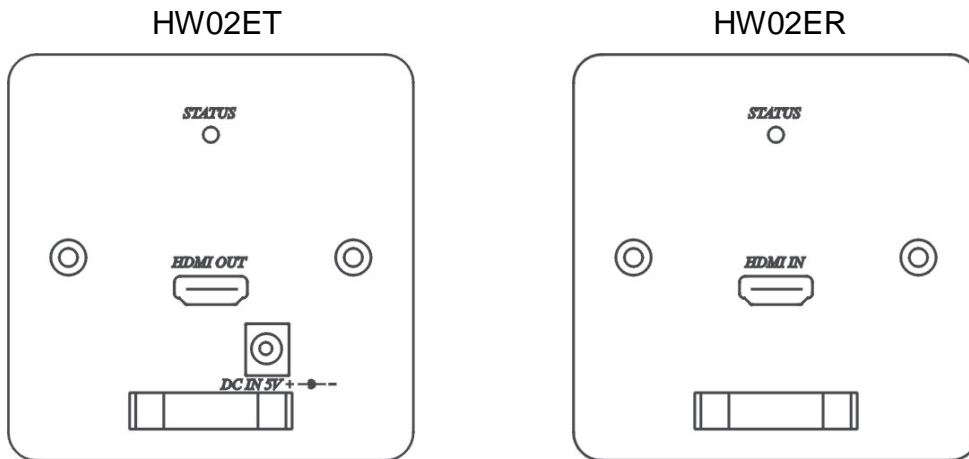

Wall Plate HDMI CAT5 Extender

ITEM NO.: HW02E Wall Plate HDMI CAT5 Extender

HW02E Wall Plate HDMI CAT5 extender is designed to use two low cost CAT5E cable to extend HDTV sources from DVD players, Blue-ray Disc player PS3.

Features:

- Extends HDMI signal over two CAT5/5e/6 cables.
- Transmission range up to 60 meters.
- Support high resolution up to 1080p.
- Built in auto EQ function, no need to do any adjustment for different range.
- Fully HDCP compliant.
- HDMI 1.3a compatible, HDCP 1.1, support DDC, EDID, CEC, Hot Plug Detect.
- Receiver unit power could be sending from PCB inside 5V terminal or external 5V DC Jack.
- Package includes: transmitter and receiver unit, one external power adapter.

Panel view & Function:

Installation view:

Resolution	Transmission Range (Max.)
480i / 576i / 480p / 576p	60M
720p / 1080i	60M
1080p	50M

Cable:

Video Link cable using hi quality CAT5E UTP or CAT6 UTP cable, CAT6 cable enhances transmission range and signal stability.

Data Link cable using CAT5E UTP/STP cable,

It is not hi speed signal transmission, so using regular CAT5E UTP cable will be ok.

RJ45 pin Define:**Video Link (TIA/EIA-568-B)**

1. Orange-white	TMDS Data2 +
2. Orange	TMDS Data2 -
3. Green-white	TMDS Clock +
4. Blue	TMDS Data1 +
5. Blue-white	Data
6. Green	TMDS Clock -
7. Brown-white	TMDS Data0 +
8. Brown	TMDS Data0 -