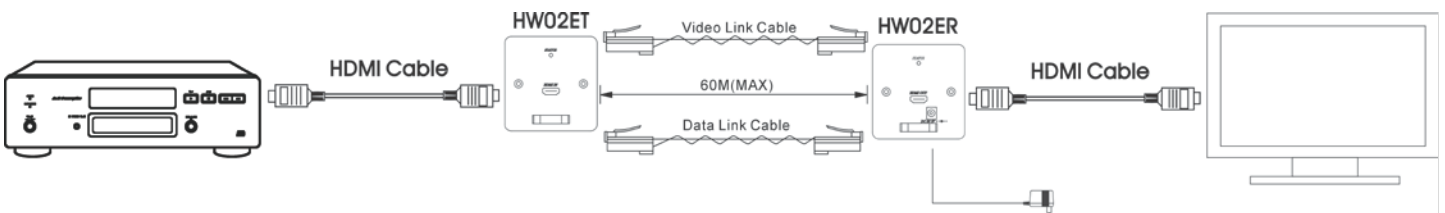

Wall Plate HDMI CAT5 Extender

ITEM NO.: HW02E Wall Plate HDMI CAT5 Extender

HW02E Wall Plate HDMI CAT5 extender is designed to use two low cost CAT5E cable to extend HDTV sources from DVD players, Blue-ray Disc player PS3.

Features:

- Extends HDMI signal over two CAT5/5e/6 cables.
- Transmission range up to 60 meters.
- Support high resolution up to 1080p.
- Built in auto EQ function, no need to do any adjustment for different range.
- Fully HDCP compliant.
- HDMI 1.3a compatible, HDCP 1.1, support DDC, EDID, CEC, Hot Plug Detect.
- Receiver unit power could be sending from PCB inside 5V terminal or external 5V DC Jack.
- Package includes: transmitter and receiver unit, one external power adapter.

Panel view & Function:

Installation view:

Resolution	Transmission Range (Max.)
480i / 576i / 480p / 576p	60M
720p / 1080i	60M
1080p	50M

Cable:

Video Link cable using hi quality CAT5E UTP or CAT6 UTP cable, CAT6 cable enhances transmission range and signal stability.