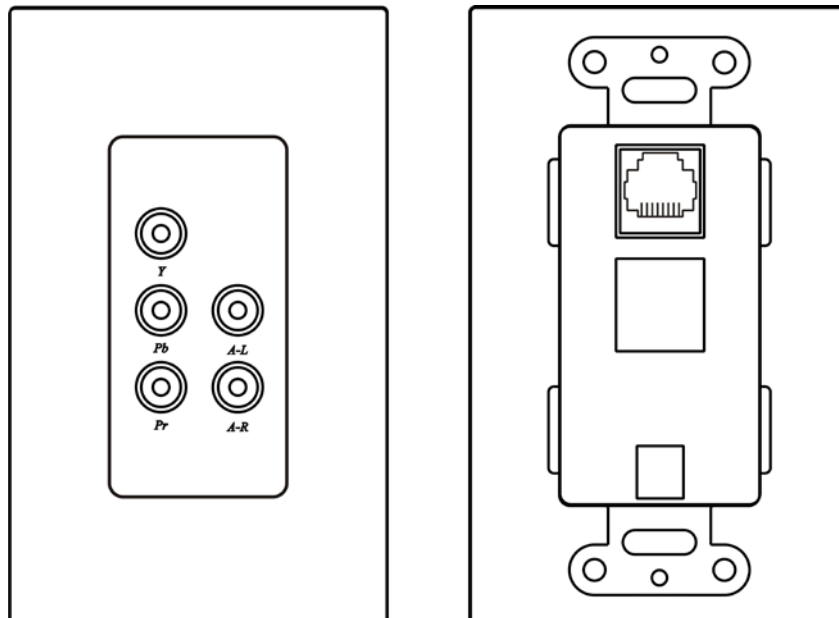

Wall Plate Multimedia CAT5 Extender

ITEM NO.: YW01A

The full range of wall plate CAT5 multimedia extenders is using CAT5 structuring cable for easy installation to simplifies and beautifies any audiovisual environment.

YW01A Wall Plate Component Video & Stereo Audio CAT5 Extender

- Send Component Video (**YPbPr**) and stereo audio over one CAT5 cable.
- Wall Plate outer dimension: 70 x 115.
- Passive, no power required.
- Support up to HDTV (480i /480p/720p/1080i/1080p).
- Transmission distance up to 300 meters at 480p/480i.
- Transmission distance up to 100 meters at 1080p/1080i.
- Perfect for DVD, VCR, DVR, TV, Satellite receivers, monitors, home theatre and other equipments supporting component video.

Installation:

YW01A

Panel View:

YW01A

Cable:

Video Link cable using high quality CAT5E UTP/STP or CAT6 UTP cable.
Please noted STP cable could enhance noise rejection, but also less transmission range and picture sharpness quality.

YW01A

Specification:

ITEM NO.	YW01A
Video Input (RCA female) (Y Pb Pr)	Y (75Ω · 1Vp-p) , Pb (75Ω · 0.7Vp-p) , Pr (75Ω · 0.7Vp-p)
Audio Connector	RCA : White (L) , Red (R)
Audio Input/Output	L , R (20KΩ · 3Vp-p) Max
Cable Connector	RJ45
Bandwidth	Video: DC to 5Mhz
Max. Distance	480p (300M) , 1080p (100M)
Cable	Twisted Pair CAT5,CAT5e (AWG24)
Dimensions W x H x D mm	70.3 × 61.2 × 115
Weight g	106