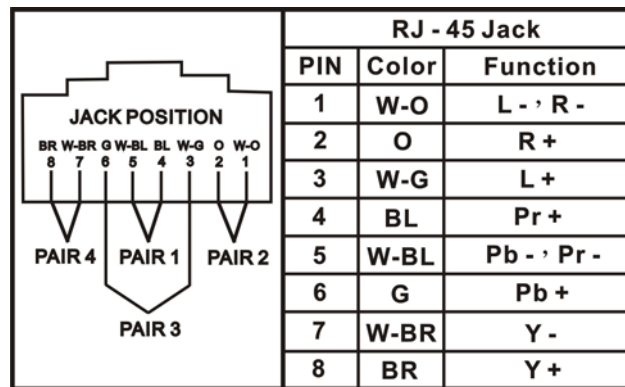

YW01A Wall Plate Component Video & Stereo Audio CAT5 Extender

- Send Component Video (**YPbPr**) and stereo audio over one CAT5 cable.
- Wall Plate outer dimension: 70 x 115.
- Passive, no power required.
- Support up to HDTV (480i /480p/720p/1080i/1080p).
- Transmission distance up to 300 meters at 480p/480i.
- Transmission distance up to 100 meters at 1080p/1080i.
- Perfect for DVD, VCR, DVR, TV, Satellite receivers, monitors, home theatre and other equipments supporting component video.

Installation:

YW01A

Panel View:

YW01A

Cable:

Video Link cable using high quality CAT5E UTP/STP or CAT6 UTP cable.
Please noted STP cable could enhance noise rejection, but also less transmission range and picture sharpness quality.

Caution:

1. This device not Ethernet product, do not connect any Ethernet.
2. The cabling must away from any equipment with electromagnetic wave, i.e.: microwave, radio equipment, high voltage lines.

RJ-45 Jack Pin Define

YW01A

Specification:

ITEM NO.	YW01A
Video Input (RCA female) (Y Pb Pr)	Y (75Ω · 1Vp-p) , Pb (75Ω · 0.7Vp-p) , Pr (75Ω · 0.7Vp-p)
Audio Connector	RCA : White (L) , Red (R)
Audio Input/Output	L , R (20KΩ · 3Vp-p) Max
Cable Connector	RJ45
Bandwidth	Video: DC to 5Mhz
Max. Distance	480p (300M) , 1080p (100M)
Cable	Twisted Pair CAT5,CAT5e (AWG24)
Dimensions W x H x D mm	70.3 × 61.2 × 115
Weight g	106