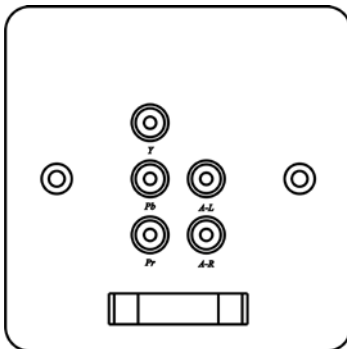

Panel View: